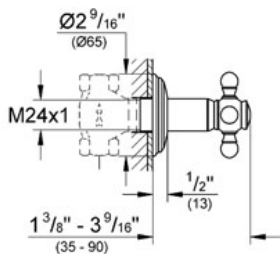

GENEVA
Volume Control Trim
MODEL # 19829

Pure Freude an Wasser

GROHE America, Inc | 200 North Gary Avenue, Suite G, Roselle, IL 60172
Phone: +1 (800) 444-7643 | Fax: +1 (800) 225-2778 | us-customerservice@grohe.com

Product Description:
Volume Control Trim

Standard Specification:

- GROHE StarLight® finish
- With cross handle
- Set for final installation for 29 273 (1/2" NPT) and 29 274 (3/4" NPT)
- For color matching caps to replace the standard white caps (see item 45 953)

Applicable Codes & Standards:

- Energy Policy Act of 1992
- ASME A112.18.1/CSA B125.1

Color:

- 19829 000 chrome
- 19829 BE0 Sterling inf
- 19829 EN0 Brushed Nickel
- 19829 ZB0 Oil Rubbed Bronze