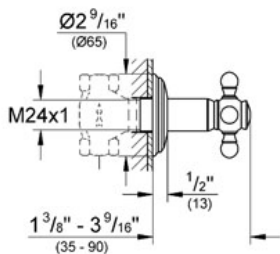

GENEVA  
Volume Control Trim  
MODEL # 19829

Pure Freude an Wasser

GROHE

GROHE America, Inc | 200 North Gary Avenue, Suite G, Roselle, IL 60172  
Phone: +1 (800) 444-7643 | Fax: +1 (800) 225-2778 | us-customerservice@grohe.com

**Product Description:**  
Volume Control Trim

**Standard Specification:**

- GROHE StarLight® finish
- With cross handle
- Set for final installation for 29 273 (1/2" NPT) and 29 274 (3/4" NPT)
- For color matching caps to replace the standard white caps (see item 45 953)

**Applicable Codes & Standards:**

- Energy Policy Act of 1992
- ASME A112.18.1/CSA B125.1

**Color:**

- 19829 000 chrome
- 19829 BE0 Sterling inf
- 19829 EN0 Brushed Nickel
- 19829 ZB0 Oil Rubbed Bronze