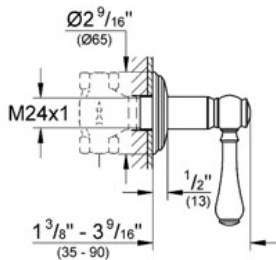

GENEVA  
Volume Control Trim  
MODEL # 19837

Pure Freude an Wasser

GROHE America, Inc | 200 North Gary Avenue, Suite G, Roselle, IL 60172  
Phone: +1 (800) 444-7643 | Fax: +1 (800) 225-2778 | us-customerservice@grohe.com

ADA

**Product Description:**  
Volume Control Trim

**Standard Specification:**

- GROHE StarLight® finish
- Lever handle
- Set for final installation for 29 273 (1/2" NPT) and 29 274 (3/4" NPT)

**Applicable Codes & Standards:**

- Energy Policy Act of 1992
- ASME A112.18.1/CSA B125.1
- ICC/ANSI A117.1

**Color:**

- 19837 000 chrome
- 19837 BE0 Sterling inf
- 19837 EN0 Brushed Nickel
- 19837 ZB0 Oil Rubbed Bronze