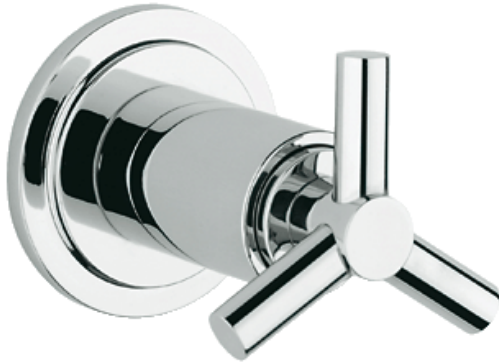

ATRIO
Volume Control Trim
MODEL # 19888

Pure Freude an Wasser

GROHE America, Inc | 200 North Gary Avenue, Suite G, Roselle, IL 60172
Phone: +1 (800) 444-7643 | Fax: +1 (800) 225-2778 | us-customerservice@grohe.com

Product Description:
Volume Control Trim

Standard Specification:

- GROHE StarLight® finish
- For use with Rough-In Valve 29 273 or 29 274

Applicable Codes & Standards:

- Energy Policy Act of 1992
- ASME A112.18.1/CSA B125.1

Color:

- 19888 000 chrome
- 19888 EN0 Brushed Nickel