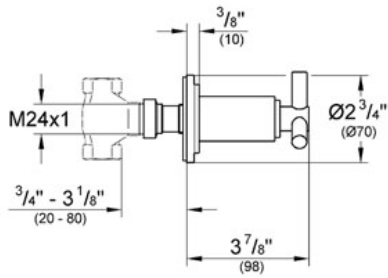

Product Description:
Volume Control Trim

Standard Specification:

- GROHE StarLight® finish
- For use with Rough-In Valve 29 273 or 29 274

Applicable Codes & Standards:

- Energy Policy Act of 1992
- ASME A112.18.1/CSA B125.1