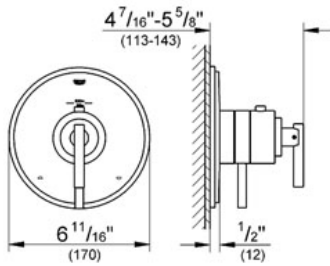

Pure Freude an Wasser

Product Description:
 Dual function thermostatic trim with control module

- Standard Specification:**
- GROHE StarLight® finish
 - GROHE TurboStat® technology
 - For shower/tubs with non-diverter tub spout or for 2 shower outlet applications
 - Integrated volume control
 - 2-way diverter function
 - 1 axis operation
 - For use with GrohFlex™ universal rough-in box 35 026 000 sold separately
 - Max Flow Rate 6.6 at 45 psi (25 l/m)
 - Code Compliance:
 - ASME/ANSI A112.18.1M
 - CSA Standard B125.1-05

- Applicable Codes & Standards:**
- Energy Policy Act of 1992
 - ASME A112.18.1/CSA B125.1
 - ICC/ANSI A117.1

- Color:**
- 19849 000 chrome
 - 19849 EN0 Brushed Nickel