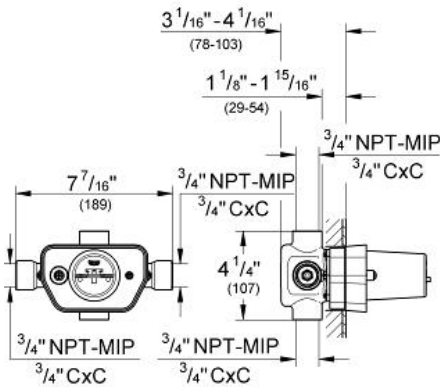

**Product Description:**  
 3/4" Thermostat Rough-In Valve

**Standard Specification:**

- Compact cartridge with wax thermoelement
- Built-in non-return valve with dirt strainer
- Built-in service stops
- Integrated stop valves
- $\frac{3}{4}''$  NPT female thread
- Back-to-back installation by reversing the cartridge
- Temperature control only, outlets can only be used with separate stop valves
- Max Flow Rate 16 gpm at 45 psi
- Requires Twin Ell For Shower/Tub Combinations with Diverter spout (not included)
- MEETS ASSE STANDARD 1016
- 34 331 – 9 gpm at 45 PSI ( $\frac{1}{2}''$  Valve)

**Applicable Codes & Standards:**

- Energy Policy Act of 1992
- ASME A112.18.1/CSA B125.1

**Color:**

- 34397000 000 no colour