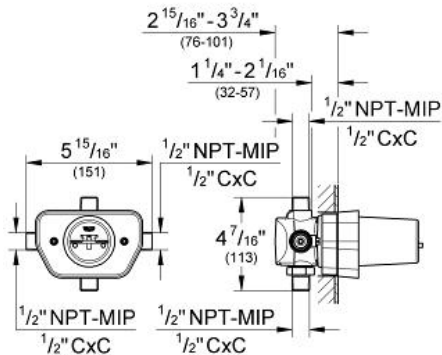

**Product Description:**  
Thermostat for bath/shower mixer 1/2"

**Standard Specification:**

- Without shut-off device
- Rough-in
- Without finishing trim set
- Wall installation
- **GROHE TurboStat** Compact cartridge with wax thermoelement
- Built-in non-return valve with dirt strainer
- Integrated stop valves
- 1/2" NPT Male Threads, • Back-to-back installation by reversing the cartridge
- No additional parts required
- Outlets can only be used with separate stop valves
- Max Flow Rate 9 gpm at 45 psi (34.1 L/min)