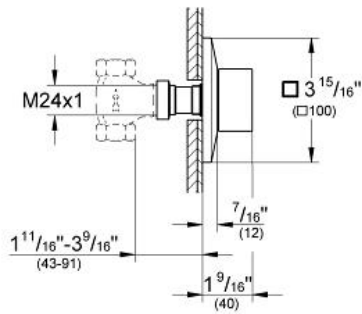

#### Product Description: Volume Control Trim

#### Standard Specification:

- GROHE StarLight finish
- Metal grip handle
- For use with Volume Control Rough-in Set (35 029) (sold separately)