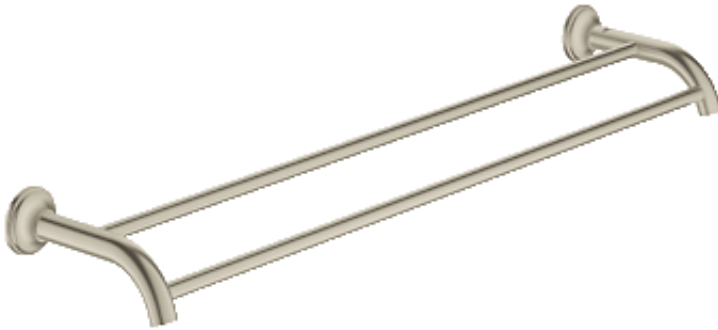

ESSENTIALS AUTHENTIC Double Towel Bar

MODEL # 40654

Pure Freude an Wasser

GROHE America, Inc | 200 North Gary Avenue, Suite G, Roselle, IL 60172
Phone: +1 (800) 444-7643 | Fax: +1 (800) 225-2778 | us-customerservice@grohe.com

Product Description:
Double Towel Bar

Standard Specification:
• 24"

Color:
 40654 000 chrome
 40654 EN0 Brushed Nickel