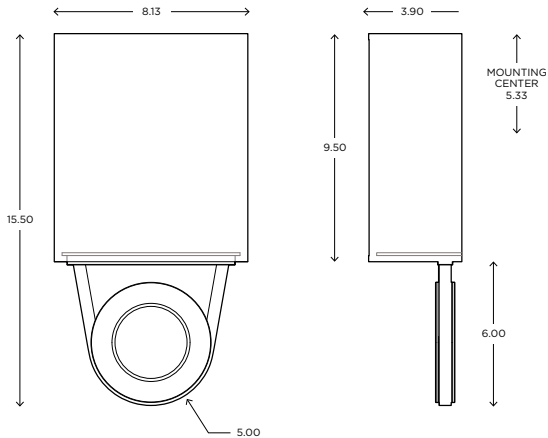

Boutique Rio

ADA | CUSTOM OPTIONS

The Rio is a distinctive machined aluminum sconce with wonderful industrial-chic styling. It is a piece transformed by its finishes. In polished aluminum, a sophistication takes over and redefines Rio as a piece of absolute elegance. In Architectural Bronze it becomes an exercise in classicism.

DIMENSIONS

15.50"H x 8.13"W x 3.90"P

LAMPING / VOLTAGE

- [1] 60W Max Incandescent Candelabra Base
  610 Lumens, 120V, dimming
- [1] 18/26/32W Fluorescent CFL GX24q-3 Base
  1200/1800/2400 Lumens, 3000K, 120V
  non-dimming
- [1] 12W LED Module
  1200 Lumens, 3000K, 120V, dimming

FINISH

Polished Aluminum, Brushed Aluminum,
Oil Rubbed Bronze