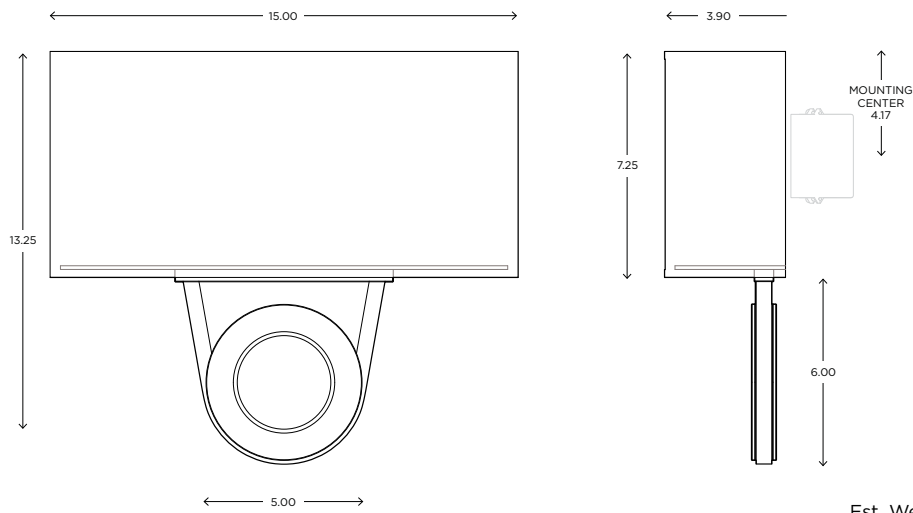

## DIMENSIONS

15.50"H x 8.13"W x 3.90"P

# Boutique Rio

ADA | CUSTOM OPTIONS

**MODEL**  
RIO SCONCE // RIO1

**MODEL**  
RIO SCONCE // RIO2

This fixture mounts independently from diffuser/backplate. The outlet box is located behind the diffuser.

Refer to the instructions for correct j-box placement and installation requirements.

Est. Weight: 4.59 lbs

**MODEL**  
RIO SCONCE // RIO1

**DIMENSIONS**

Height: 15.50  
Width: 8.13  
Projection: 3.90

**FIXTURE TYPE**

ADA Sconce / A

**DIFFUSER**

White Shantung / WS