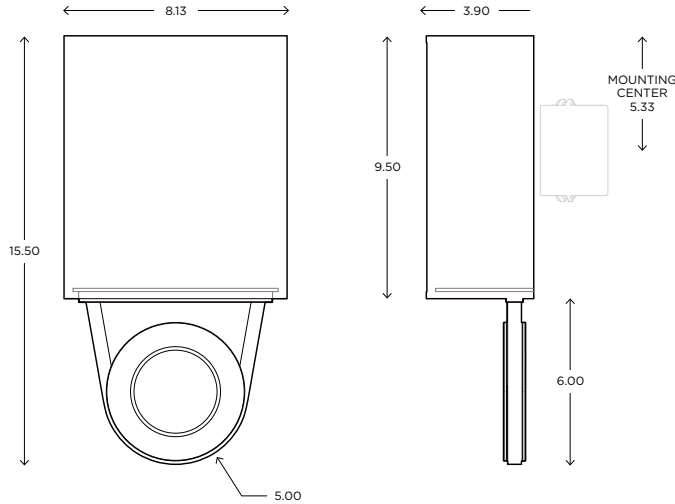

## DIMENSIONS

15.50"H x 8.13"W x 3.90"P

# Boutique Rio

ADA | CUSTOM OPTIONS

**MODEL**  
RIO SCONCE // RIO1

**MODEL**  
RIO SCONCE // RIO2

This fixture mounts independently from diffuser/backplate. The outlet box is located behind the diffuser.

Refer to the instructions for correct j-box placement and installation requirements.

Est. Weight: 4.59 lbs

**MODEL**  
RIO SCONCE // RIO1

**DIMENSIONS**

Height: 15.50  
Width: 8.13  
Projection: 3.90

**FIXTURE TYPE**

ADA Sconce / A

**DIFFUSER**

White Shantung / WS