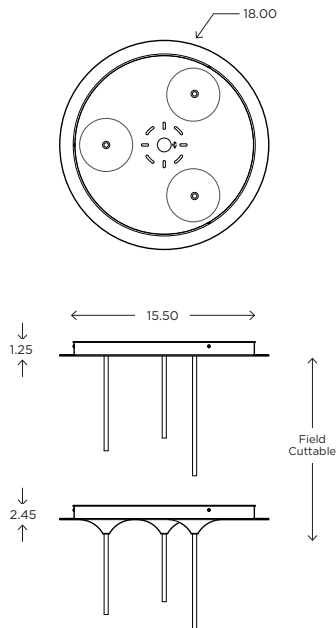

Naked MULTI PENDANT

CUSTOM OPTIONS

A dual functioning socket houses an energy efficient light source while suspending its decorative glass diffuser. A clean and simple approach to design has resulted in a creative use of light. The Multi-Pendant is available in a variety of formats allowing for a clean, symmetrical or cascading organic arrangement.

DIMENSIONS

60.00"H x 6.50"W x 7.00"D Glass

Field adjustable cord

6ft cord supplied

LAMPING / VOLTAGE

[3,4] LED 10W GU5.3 Halogen Base

470 Lumens, 3000K, 12V, dimming

FINISH

Matte Black, Brushed Nickel, Polished Chrome