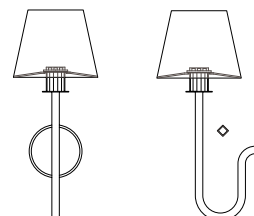

### DIMENSIONS

Height: 84.00  
Width: 32.00  
Glass Dia: 7.00

## RELATED PRODUCTS

CAPRI SCONCE // CAP1  
ADA

CLIK SCONCE // CLK1  
ADA

VERTEX SCONCE // VER1

CIRC PENDANT // CIRP

Ayre Architectural Lighting  
14 Bristol Drive, Unit B  
South Easton, MA 02375

Tel 508.205.0545  
Toll Free 877.722.AYRE  
Fax 508.205.0548