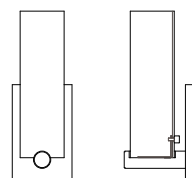

Naked MULTI PENDANT

CUSTOM OPTIONS

MODEL

NAKED PENDANT //
NAKPL3

DIMENSIONS

Height: 84.00
Width: 32.00
Glass Dia: 7.00

CANOPY

Flat / F
Droplet / D

FIXTURE TYPE

Pendant / P

DIFFUSER

Clear Glass / CL

FINISH

Matte Black / MB
Brushed Nickel / BN
Polished Chrome / CH

CORDSET OPTIONS

Cork w/ White Cord
CK-WC
Black Rubber w/ Black
Cord BR-BC

LAMPING / VOLTAGE

LED / LED
[3] 10W Halogen GU5.3
Base, 3000K, 12V, dimming

MODEL

NAKED PENDANT //
NAKPL4

DIMENSIONS

Height: 84.00
Width: 32.00
Glass Dia: 7.00

CANOPY

Flat / F
Droplet / D

FIXTURE TYPE

Pendant / P

DIFFUSER

Clear Glass / CL

FINISH

Brushed Nickel / BN
Matte Black / MB
Polished Chrome / CH

CORDSET OPTIONS

Cork w/ White Cord
CK-WC
Black Rubber w/ Black
Cord BR-BC

LAMPING / VOLTAGE

LED / LED
[4] 10W Halogen GU5.3
Base, 3000K, 12V, dimming

MODEL

NAKED PENDANT //
NAKPR3

DIMENSIONS

Height: 84.00
Width: 32.00
Glass Dia: 7.00

CANOPY

Flat / F
Droplet / D

FIXTURE TYPE

Pendant / P

DIFFUSER

Clear Glass / CL

FINISH

Brushed Nickel / BN
Matte Black / MB
Polished Chrome / CH

CORDSET OPTIONS

Cork w/ White Cord
CK-WC
Black Rubber w/ Black
Cord BR-BC

LAMPING / VOLTAGE

LED / LED
[3] 10W Halogen GU5.3
Base, 3000K, 12V, dimming

MODEL

NAKED PENDANT //
NAKPS4

DIMENSIONS

Height: 84.00
Width: 32.00
Glass Dia: 7.00

CANOPY

Flat / F
Droplet / D

FIXTURE TYPE

Pendant / P

DIFFUSER

Clear Glass / CL

FINISH

Brushed Nickel / BN
Matte Black / MB
Polished Chrome / CH

CORDSET OPTIONS

Cork w/ White Cord
CK-WC
Black Rubber w/ Black
Cord BR-BC

LAMPING / VOLTAGE

LED / LED
[4] 10W Halogen GU5.3
Base, 3000K, 12V, dimming

Refer to the instructions for correct
j-box placement and installation
requirements.

RELATED PRODUCTS

CAPRI SCONCE // CAP1
ADA

CLIK SCONCE // CLK1
ADA

VERTEX SCONCE // VER1

CIRC PENDANT // CIRP

Ayre Architectural Lighting
14 Bristol Drive, Unit B
South Easton, MA 02375