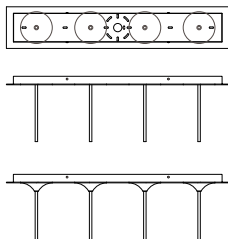

### DIMENSIONS

60.00"H x 6.50"W x 7.00"D Glass

Field adjustable cord

6ft cord supplied

### DIMENSIONS

Height: 84.00  
Width: 32.00  
Glass Dia: 7.00