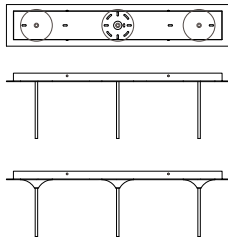

### DIMENSIONS

60.00"H x 6.50"W x 7.00"D Glass

Field adjustable cord

6ft cord supplied

### DIMENSIONS

Height: 84.00  
Width: 32.00  
Glass Dia: 7.00