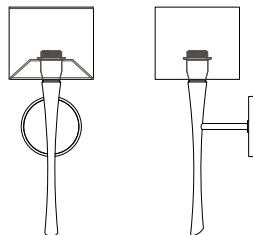

Tel 508.205.0545
Toll Free 877.722.AYRE
Fax 508.205.0548

ayrelight.com

Euro 2

CUSTOM OPTIONS

Refer to the instructions for correct j-box placement and installation requirements.

Est. Weight: 5.93 lbs

MODEL

EURO SCONCE // EUR2

DIMENSIONS

Height: 19.00
Width: 7.00
Projection: 8.31

FIXTURE TYPE

Sconce / S

DIFFUSER

White Shantung / WS

FINISH

Brushed Nickel / BN
Polished Nickel / PN
Polished Chrome / CH
Oil Rubbed Bronze / OB