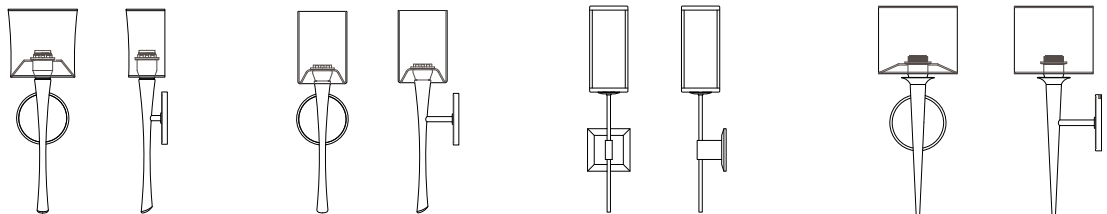

Ayre Architectural Lighting
14 Bristol Drive, Unit B
South Easton, MA 02375

Tel 508.205.0545
Toll Free 877.722.AYRE
Fax 508.205.0548

ayrelight.com