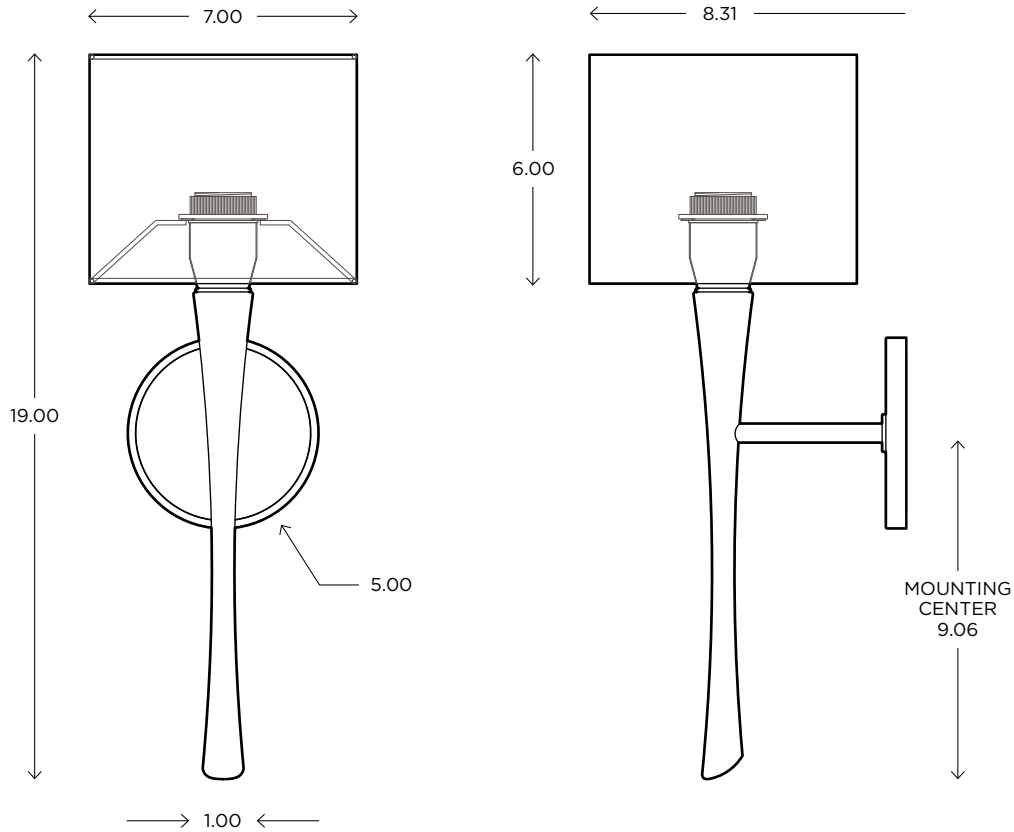

Euro 2

CUSTOM OPTIONS

Refer to the instructions for correct j-box placement and installation requirements.

Est. Weight: 5.93 lbs