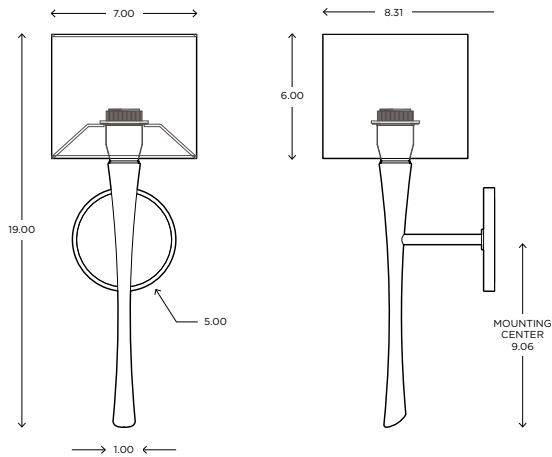

Euro 2

CUSTOM OPTIONS

An organic style sweeps across Euro with continental charm. The flowing taper appears to move toward the light beautifully, diffused through a white shantung fabric drum shade. Euro is also available in an ADA version with a white shantung fabric half shade tapered at the waist.

DIMENSIONS

19.00"H x 7.00"W x 8.31"P

LAMPING / VOLTAGE

- [1] 100W Max Incandescent Medium Base
1250 Lumens, 2700K, 120V, non-dimming
- [1] 18W Fluorescent CFL GX24q-2 Base
1200 Lumens, 3000K, 120V, non-dimming
- [1] 9.5W LED 60W Equiv. Medium Base
800 Lumens, 2700K, 120V, dimmable

DIMENSIONS

Height: 19.00
Width: 7.00
Projection: 8.31

FIXTURE TYPE

Sconce / S

DIFFUSER

White Shantung / WS

FINISH

Brushed Nickel / BN
Polished Nickel / PN
Polished Chrome / CH
Oil Rubbed Bronze / OB