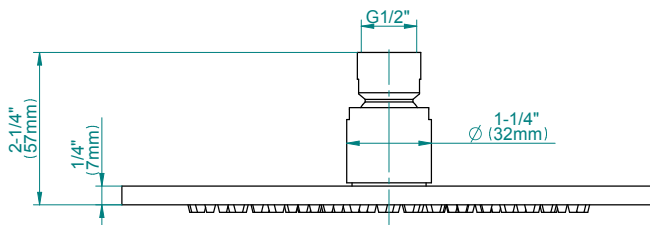

G-8449

Aqua-Sense Collection
Contemporary 8" Round Showerhead

GRAFF®
CUTTING EDGE DESIGN

Product Features

- 1/4" thick
- 169 no-clog, easy-clean rubber spray nozzles
- Showerhead flow rate ≤ 1.8 max gpm

Available Finishes

- Polished Chrome
  G-8449-PC
- Brushed Nickel
  G-8449-PN
- Polished Nickel
  G-8449-BNi
- Unfinished Brass*
  G-8449-UB*
- Steelnox
  G-8449-SN
- Olive Brass*
  G-8449-OB*
- Architectural Black with Chrome Accents*
  G-8449-PC/BK*
- Brushed Gold*
  G-8449-BAU

* Special order finish- call for availability

Code Compliance

- CALGreen

Warranty

- Limited lifetime warranty

For complete warranty information go to
www.graff-designs.com/en-nam/warranty