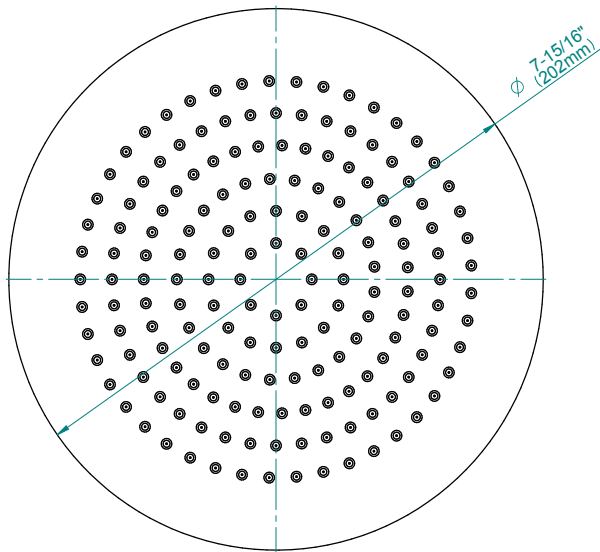

G-8449

Aqua-Sense Collection
Contemporary 8" Round Showerhead

GRAFF®
CUTTING EDGE DESIGN

Product Features

- 1/4" thick
- 169 no-clog, easy-clean rubber spray nozzles
- Showerhead flow rate ≤ 1.8 max gpm

Available Finishes

- Polished Chrome
  G-8449-PC
- Brushed Nickel
  G-8449-PN
- Polished Nickel
  G-8449-BNi
- Unfinished Brass*
  G-8449-UB*
- Steelnox
  G-8449-SN
- Olive Brass*
  G-8449-OB*
- Architectural Black with Chrome Accents*
  G-8449-PC/BK*
- Brushed Gold*
  G-8449-BAU

* Special order finish- call for availability

Code Compliance

- CALGreen

Warranty

- Limited lifetime warranty

For complete warranty information go to
www.graff-designs.com/en-nam/warranty