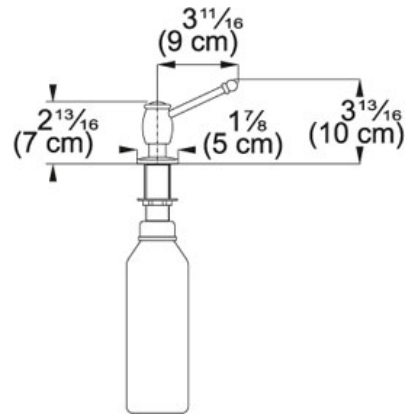

SPECIFICATION SHEET

PRODUCT FAMILY: Kitchen solutions FINISH: Satin Nickel SERIES: SOAP DISPENSER MODEL: SDFH280

Product Information

FUN#	119.0069.104
US Part Number	SDFH280