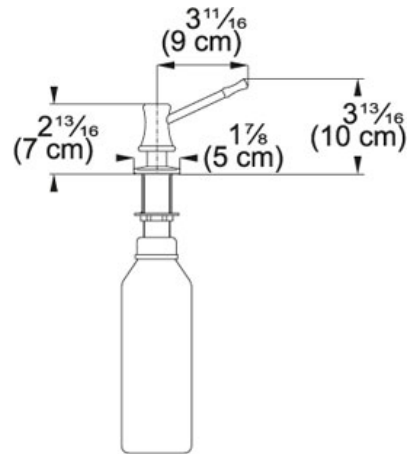

# SPECIFICATION SHEET

PRODUCT FAMILY: Kitchen solutions FINISH: Satin Nickel SERIES: SOAP DISPENSER MODEL: SDFH180