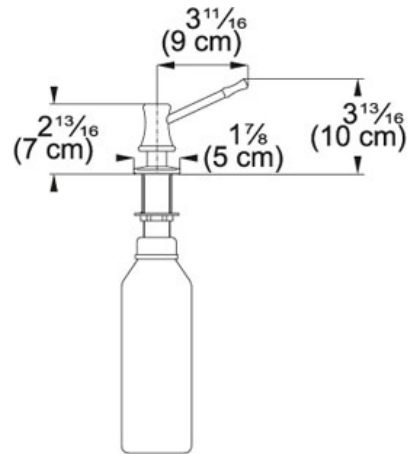

# SPECIFICATION SHEET

PRODUCT FAMILY: Kitchen solutions FINISH: Polished Chrome SERIES: SOAP DISPENSER MODEL: SDFH 100