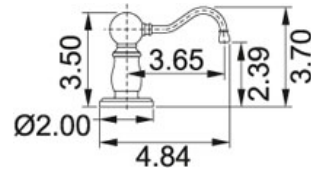

SPECIFICATION SHEET

PRODUCT FAMILY: Kitchen solutions FINISH: Old World Bronze SERIES: SOAP DISPENSER MODEL: SD6060

Product Information

FUN#	119.0191.641
US Part Number	SD6060