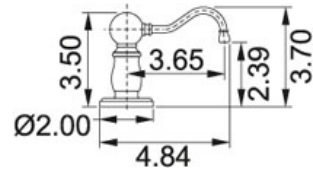

SPECIFICATION SHEET

PRODUCT FAMILY: Kitchen solutions FINISH: Polished Chrome SERIES: SOAP DISPENSER MODEL: SD6000

Product Information

FUN#	119.0191.630
US Part Number	SD6000

Suggested Products

115.0067.294