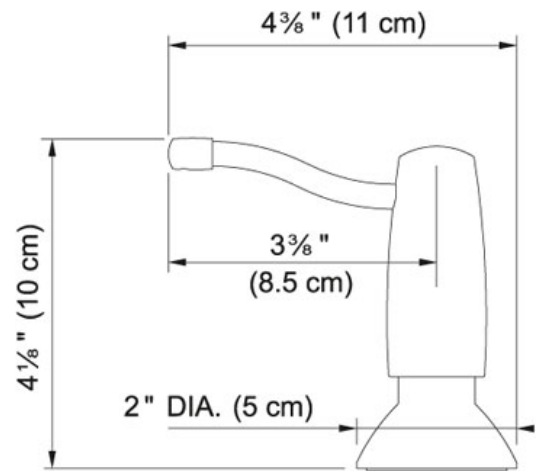

# SPECIFICATION SHEET

PRODUCT FAMILY: Kitchen solutions FINISH: Old World Bronze SERIES: SOAP DISPENSER MODEL: SD2460

## Product Information

<b>FUN#</b>	119.0278.880
<b>US Part Number</b>	SD2460