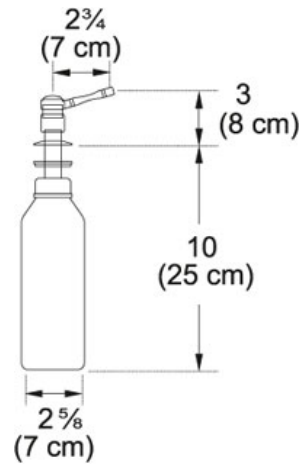

SPECIFICATION SHEET

PRODUCT FAMILY: Kitchen solutions FINISH: Polished Chrome SERIES: SOAP DISPENSER MODEL: SD-100

Product Information

FUN# 119.0067.233

US Part Number SD-100