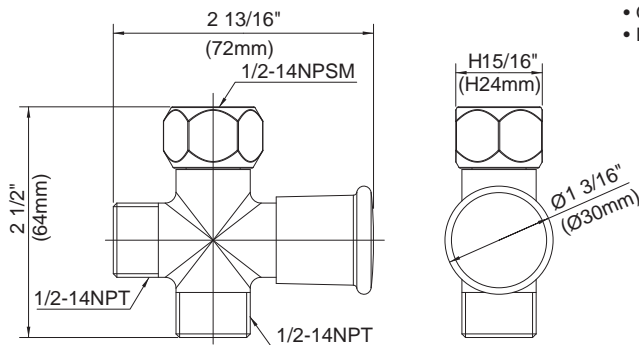

SHOWERHEAD ACCESSORIES

Description

- Diverters allow a two-showerhead installation

Standards

- Listed IAPMO/UPC
- CSA B125
- Energy policy act of 1992

Warranty

Danze products are covered by a manufacturer's limited "lifetime" warranty for manufacturing defects.

Available Colors & Finish

- Chrome
- Brushed Nickel (BN)

Available Colors & Finish

- Chrome
- Brushed Nickel (BN)
- Oil Rub Bronze (RB)

Available Colors & Finish

- Chrome
- Antique Copper (AC)
- Brushed Nickel (BN)
- Satin Black (BS)
- Distressed Nickel (DN)
- Polished Brass (PBV)
- Polished Nickel (PNV)
- Oil Rub Bronze (RB)
- Distressed Bronze (RBD)

Available Colors & Finish

- Chrome
- Antique Copper (AC)
- Brushed Nickel (BN)
- Satin Black (BS)
- Oil Rub Bronze (RB)

D481350

D493932

Specific Features: _____ Submitted Model No.: _____