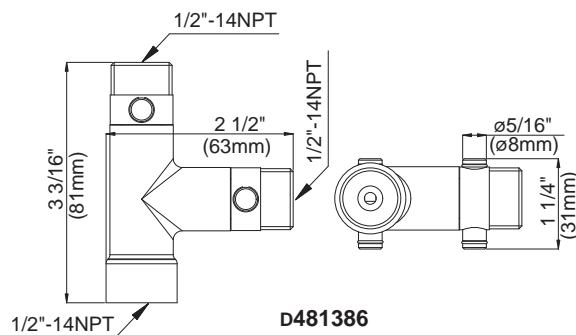

SHOWERHEAD ACCESSORIES

Description

- Diverters allow a two-showerhead installation

Standards

- Listed IAPMO/UPC
- CSA B125
- Energy policy act of 1992

Warranty

Danze products are covered by a manufacturer's limited "lifetime" warranty for manufacturing defects.

Available Colors & Finish

- Chrome
- Brushed Nickel (BN)

Available Colors & Finish

- Chrome
- Brushed Nickel (BN)
- Oil Rub Bronze (RB)

Available Colors & Finish

- Chrome
- Antique Copper (AC)
- Brushed Nickel (BN)
- Satin Black (BS)
- Distressed Nickel (DN)
- Polished Brass (PBV)
- Polished Nickel (PNV)
- Oil Rub Bronze (RB)
- Distressed Bronze (RBD)

Available Colors & Finish

- Chrome
- Antique Copper (AC)
- Brushed Nickel (BN)
- Satin Black (BS)
- Oil Rub Bronze (RB)

D481386

D493932

Specific Features: _____ Submitted Model No.: _____