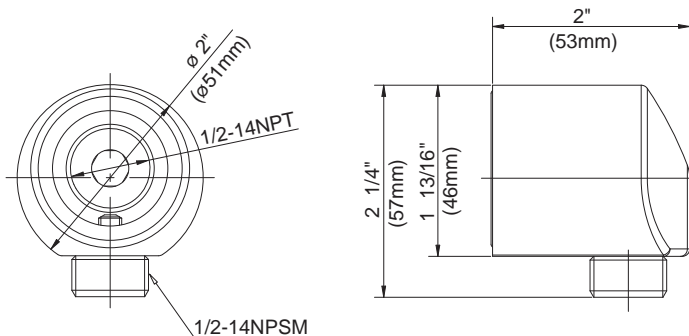

D493932

Specific Features: _____ Submitted Model No.: _____