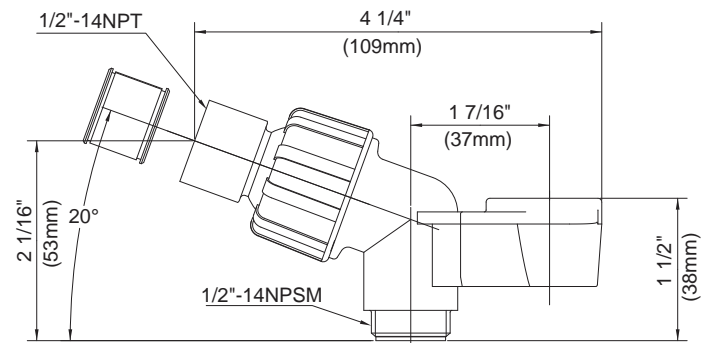

SHOWERHEAD ACCESSORIES

Description

- Diverters allow a two-showerhead installation

Standards

- Listed IAPMO/UPC
- CSA B125
- Energy policy act of 1992

Warranty

Danze products are covered by a manufacturer's limited "lifetime" warranty for manufacturing defects.

Available Colors & Finish

- Chrome
- Brushed Nickel (BN)

Available Colors & Finish

- Chrome
- Brushed Nickel (BN)
- Oil Rub Bronze (RB)

Available Colors & Finish

- Chrome
- Antique Copper (AC)
- Brushed Nickel (BN)
- Satin Black (BS)
- Distressed Nickel (DN)
- Polished Brass (PBV)
- Polished Nickel (PNV)
- Oil Rub Bronze (RB)
- Distressed Bronze (RBD)

Available Colors & Finish

- Chrome
- Antique Copper (AC)
- Brushed Nickel (BN)
- Satin Black (BS)
- Oil Rub Bronze (RB)

D488210

D493932

Specific Features: _____ Submitted Model No.: _____