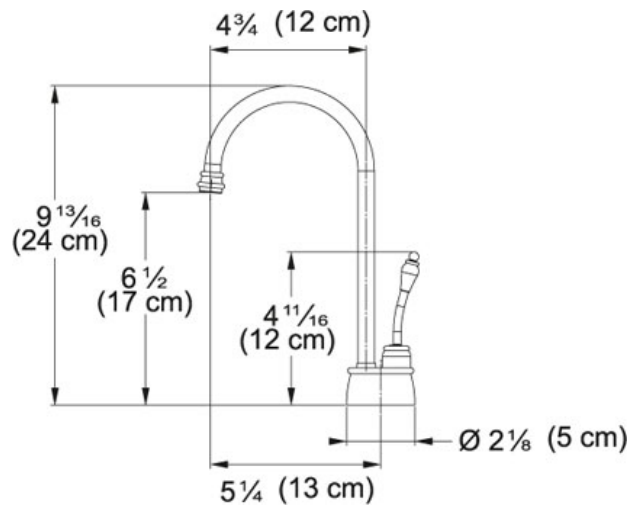

# SPECIFICATION SHEET

PRODUCT FAMILY: Point of Use and Filtration FINISH: Old World Bronze SERIES: HOT WATER DISPENSER MODEL: LB4160

## Product Information

<b>FUN#</b>	119.0175.315
<b>US Part Number</b>	LB4160
	Hot Water Dispenser

**Suggested Products**

119.0066.616