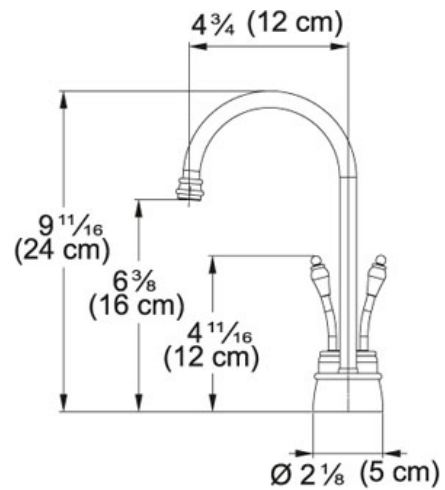

# SPECIFICATION SHEET

PRODUCT FAMILY: Point of Use and Filtration FINISH: Polished Chrome SERIES: HOT AND FILTERED COLD WATER  
DISPENSER MODEL: LB4200

## Product Information

<b>FUN#</b>	120.0175.322
<b>US Part Number</b>	LB4200
	Hot & Filtered Cold Water Dispenser

**Suggested Products**

119.0066.616

133.0178.205

133.0178.206