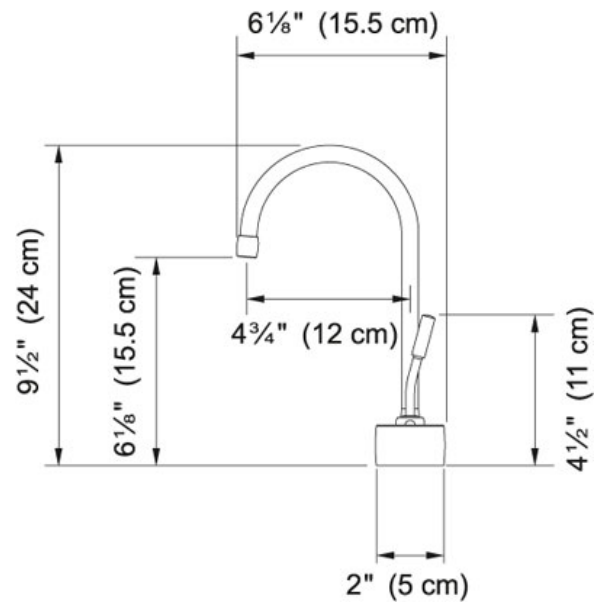

# SPECIFICATION SHEET

PRODUCT FAMILY: Point of Use and Filtration FINISH: Polished Chrome SERIES: COLD WATER ONLY MODEL: DW7000

## Product Information

<b>FUN#</b>	120.0296.726
<b>US Part Number</b>	DW7000
	Cold Water Dispenser

**Suggested Products**

133.0171.120

133.0204.098