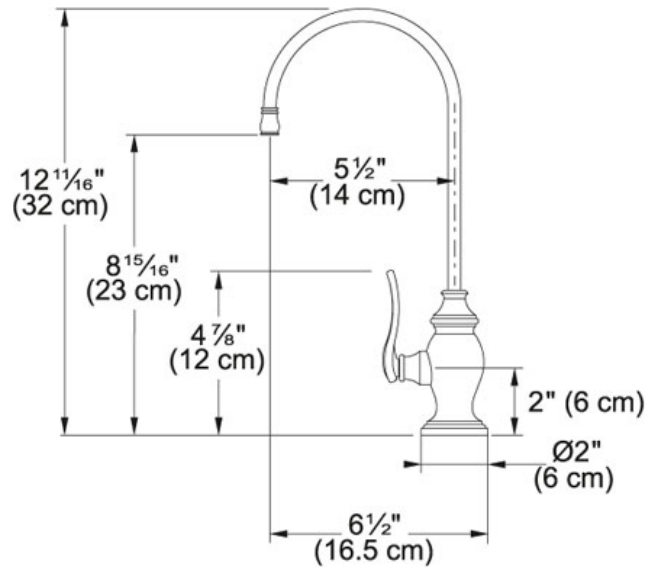

SPECIFICATION SHEET

PRODUCT FAMILY: Point of Use and Filtration FINISH: Satin Nickel SERIES: COLD WATER ONLY MODEL: DW6080

Product Information

FUN#	120.0251.088
US Part Number	DW6080
	Cold Water Dispenser