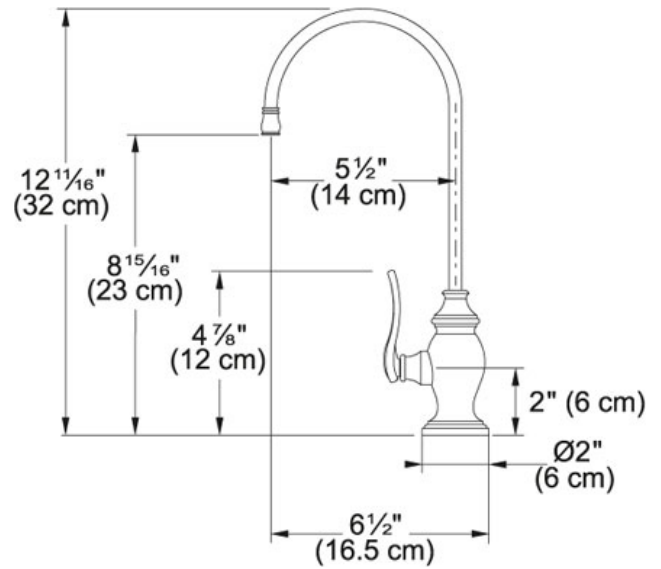

SPECIFICATION SHEET

PRODUCT FAMILY: Point of Use and Filtration FINISH: Polished Chrome SERIES: COLD WATER ONLY MODEL: DW6000

Product Information

FUN#	120.0251.085
US Part Number	DW6000
	Cold Water Dispenser