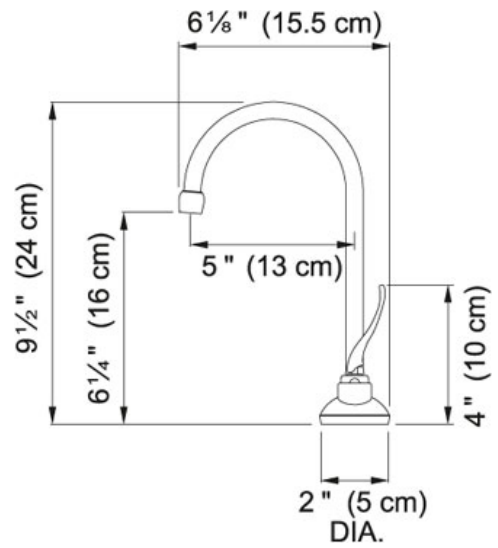

SPECIFICATION SHEET

PRODUCT FAMILY: Point of Use and Filtration FINISH: Satin Nickel SERIES: COLD WATER ONLY MODEL: DW5080

Product Information

FUN#	120.0296.710
US Part Number	DW5080
	Cold Water Dispenser