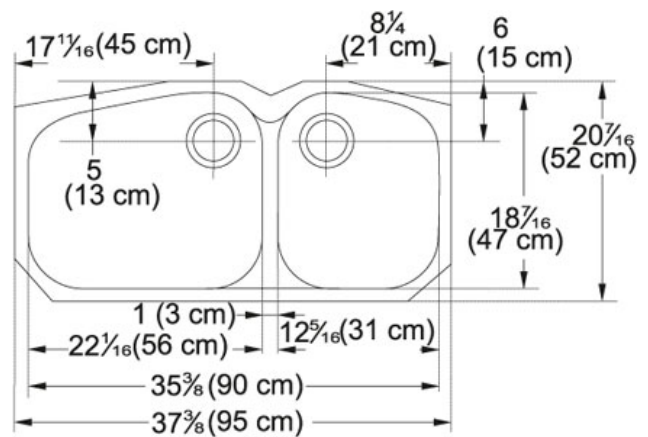

## Product Information

<b>FUN#</b>	126.0066.176
<b>US Part Number</b>	VNK120-37BT
<b>Franke Integral Ledge</b>	built-in
<b>Minimum Cabinet Size</b>	39"
<b>Drain Opening</b>	3 1/2"
<b>Outer Dimensions</b>	37 3/8"x18 7/16"
<b>Bowl Size</b>	22 1/16"x18 7/16"x9 1/16"
<b>Small Bowl Size</b>	12 5/16"x313 mmx7 1/2"
<b>Number of Bowls</b>	2
<b>Cut-Out Size</b>	468 mm
*	Dimensions may vary by 2% (plus or minus) due to material attributes and firing process.
<b>Type of Material</b>	Fireclay