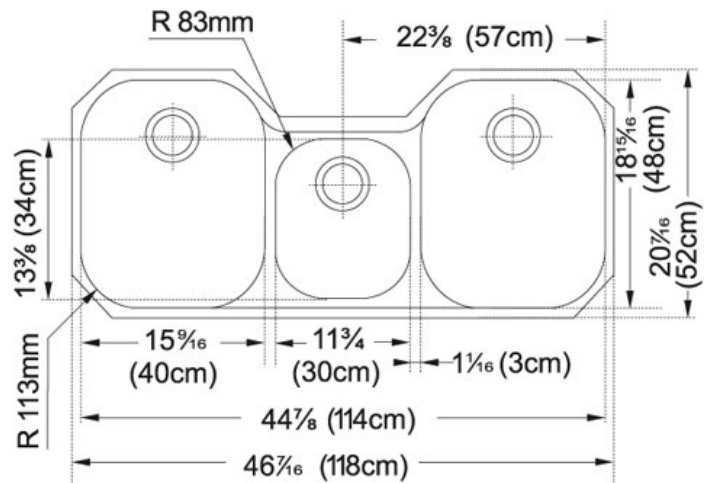

SPECIFICATION SHEET

PRODUCT FAMILY: Sinks FINISH: Stainless Steel SERIES: REGATTA MODEL: RGX170

Product Information

FUN#	122.0035.104
US Part Number	RGX170
Minimum Cabinet Size	48"
Drain Opening	3 1/2"
Outer Dimensions	46 7/16"
Bowl Size	15 9/16"x18 15/16"x9 1/16"
Small Bowl Size	11 3/4"x13 3/8"x5 7/8"
Number of Bowls	3
Type of Material	18 ga Stainless Steel