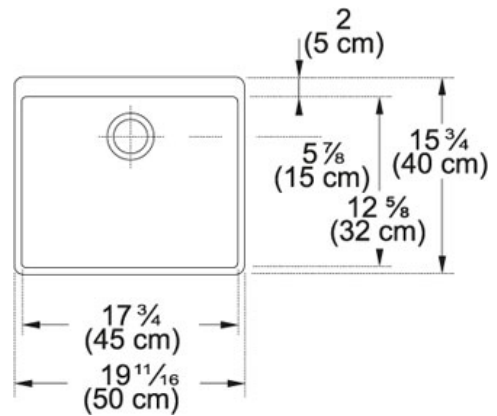

SPECIFICATION SHEET

PRODUCT FAMILY: Sinks FINISH: Fireclay Matte White SERIES: MANOR HOUSE MODEL: MHK110-20

Product Information

FUN#	130.0256.634
US Part Number	MHK110-20MW
Minimum Cabinet Size	21"
Drain Opening	3 1/2"
Outer Dimensions	19 11/16"x15 3/4"
Bowl Size	17 3/4"x12 5/8"x5 7/8"
Number of Bowls	1
*	Dimensions may vary by 2% (plus or minus) due to material attributes and firing process. Finish on front and sides only.
Type of Material	Fireclay