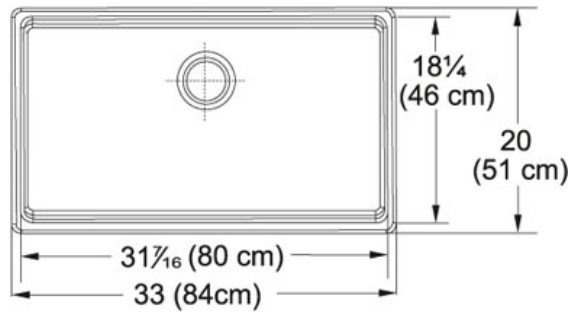

SPECIFICATION SHEET

PRODUCT FAMILY: Sinks FINISH: Fireclay Linen SERIES: FARM HOUSE MODEL: FHK710-33

Product Information

FUN#	130.0078.282
US Part Number	FHK710-33LN
Minimum Cabinet Size	33"
Drain Opening	3 1/2"
Outer Dimensions	33"x20"x10 15/64"
Bowl Size	31 7/16"x18 1/4"x9 1/16"
Number of Bowls	1
*	Dimensions may vary by 2% (plus or minus) due to material attributes and firing process.
Type of Material	Fireclay