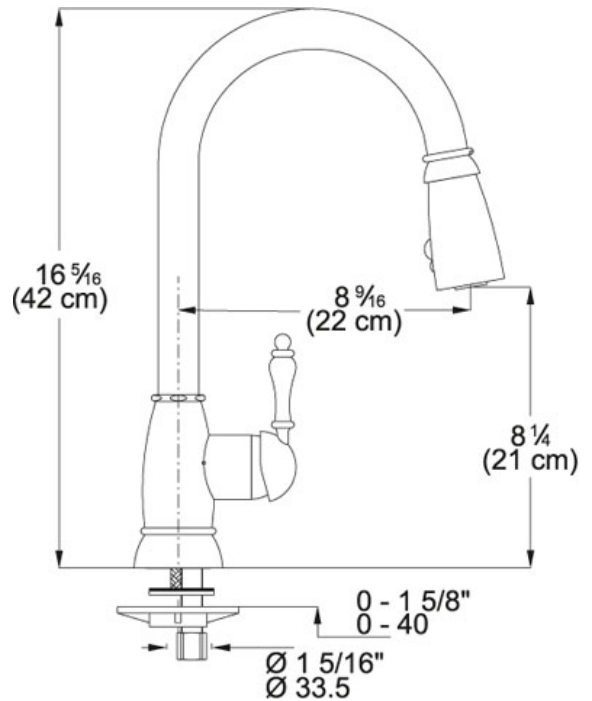

SPECIFICATION SHEET

PRODUCT FAMILY: **Faucets** FINISH: **Satin Nickel** SERIES: **FHPD100 SERIES** MODEL: **FHPD180**

Product Information

FUN#	115.0068.274
US Part Number	FHPD180
	Pull-Down
Faucet Operation	Side Lever
Diameter	1 3/8"
Faucet Hole	1
Type of Material	Plated Brass