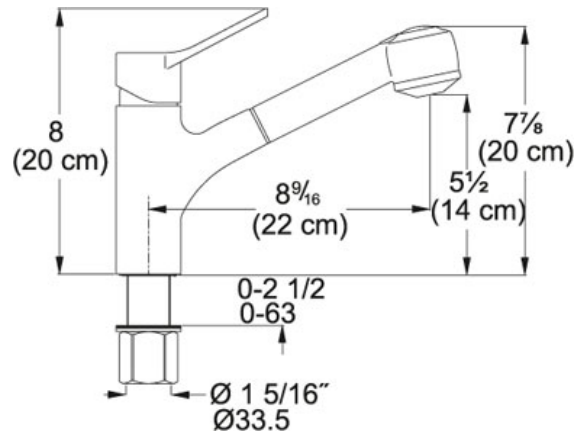

SPECIFICATION SHEET

PRODUCT FAMILY: **Faucets** FINISH: **Satin Nickel** SERIES: **FFPS200 SERIES** MODEL: **FFPS280**

Product Information

FUN#	115.0067.259
US Part Number	FFPS280
	Pull Out Spray
Faucet Operation	Top Lever
Diameter	1 3/8"
Faucet Hole	1
Type of Material	Plated Brass