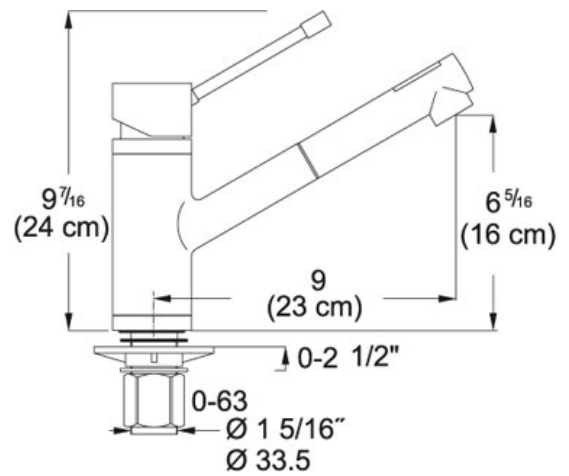

SPECIFICATION SHEET

PRODUCT FAMILY: **Faucets** FINISH: **Polished Chrome** SERIES: **FFPS1300 SERIES** MODEL: **FFPS1300**

Product Information

FUN#	115.0067.256
US Part Number	FFPS1300
	Pull-down faucet
Faucet Operation	Top Lever
Diameter	1 3/8"
Faucet Hole	1
Type of Material	Plated Brass