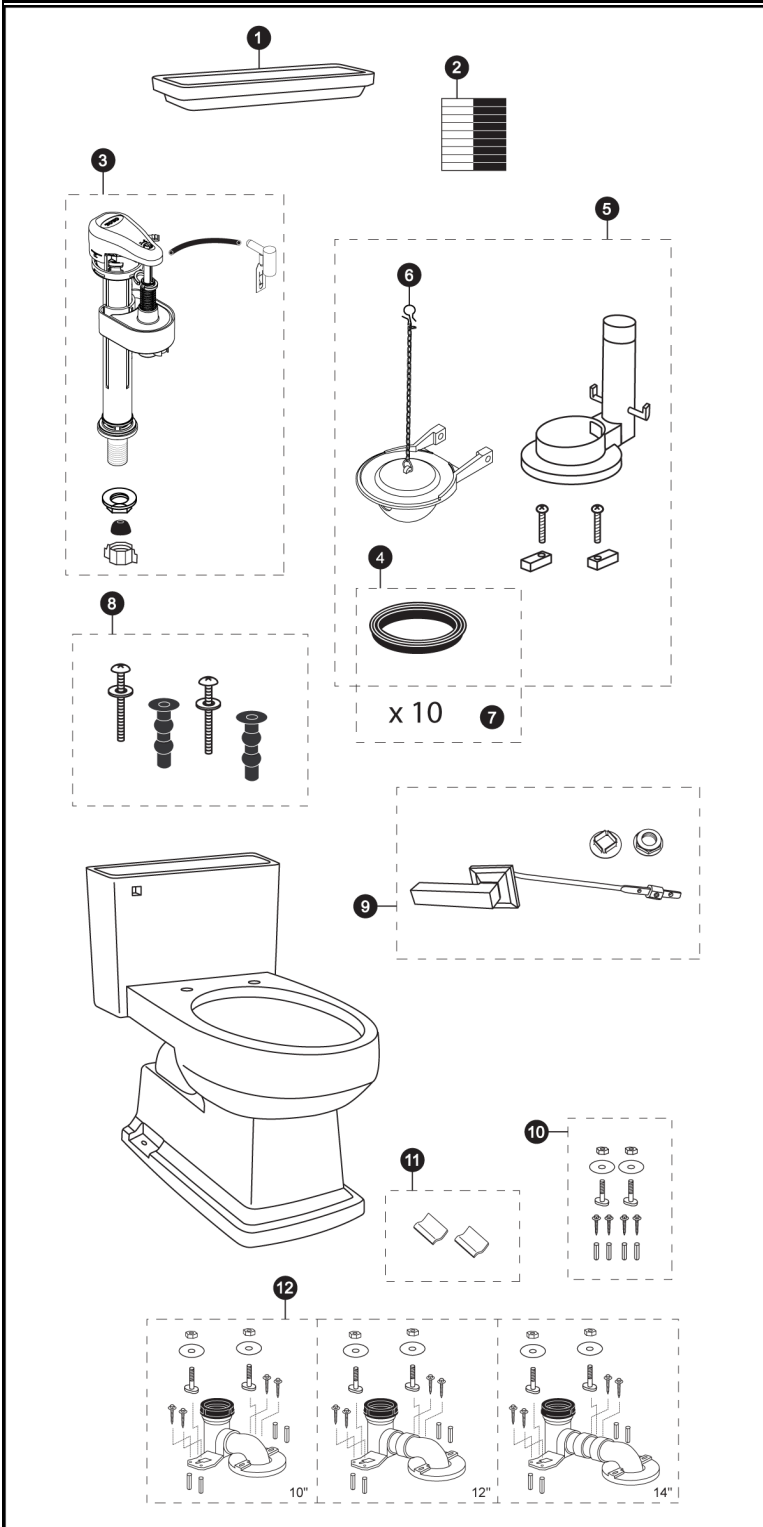

# MS934304SF & MS934214SF

MS934304SF  
CST934SF

MS934214SF  
CST934SF

**Lloyd®**

## 1.6 Gpf Toilet, Elongated, G-Max®, UniFit Rough-In, Universal Height

Items	Parts	Description
1	TCU934CR#01	Tank Lid w/ Velcro Tape - Cotton
	TCU934CR#03	Tank Lid w/ Velcro Tape - Bone
	TCU934CR#11	Tank Lid w/ Velcro Tape - Colonial White
	TCU934CR#12	Tank Lid w/ Velcro Tape - Sedona Beige
	TCU934CR#51	Tank Lid w/ Velcro Tape - Ebony
2	THU234	Velcro Tape
3	TSU51A	Fill Valve
4	9BU002E	Flush Valve Gasket
5	THU013P-1	Flush Valve
6	THU369S	Flapper w/ Chain
7	THU097	Flush Valve Gaskets (10 pieces)
8	THU651N	Top Mounting Seat Hardware
	THU191#CP	Trip Lever - Chrome Plated
	THU191#BN	Trip Lever - Brushed Nickel
9	THU191#PN	Trip Lever - Polished Nickel
	THU020N	UniFit Mounting Set
	11	THU199#01
THU199#03		Cover Plate Set w/ Velcro - Bone
THU199#11		Cover Plate Set w/ Velcro - Colonial White
THU199#12		Cover Plate Set w/ Velcro - Sedona Beige
THU199#51		Cover Plate Set w/ Velcro - Ebony
12	TSU03W.10R	UniFit - 10" Rough-In
	TSU03W.12R	UniFit - 12" Rough-In
	TSU03W.14R	UniFit - 14" Rough-In

### Product Number Explanations

**One-Piece Toilet**

(MS) Toilet & Seat Combination  
(CST) Gravity Type Toilet  
(934) Toilet Model  
(304) Seat Model  
(S) G-Max®  
(F) Universal Height

**One-Piece Toilet**