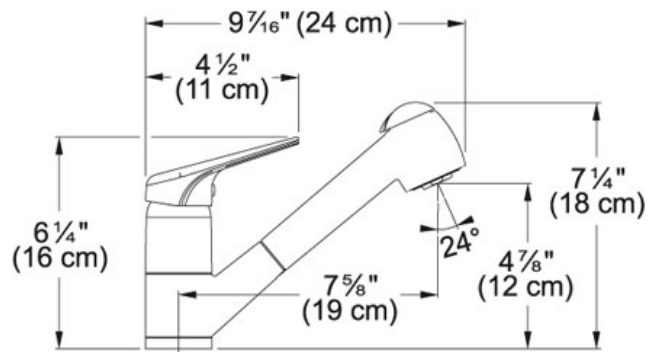

SPECIFICATION SHEET

PRODUCT FAMILY: **Faucets** FINISH: **Polished Chrome** SERIES: **FF2200 SERIES** MODEL: **FF2200**

Product Information

FUN#	115.0196.963
US Part Number	FF2200
	Pull Out Spray
Faucet Operation	Top Lever