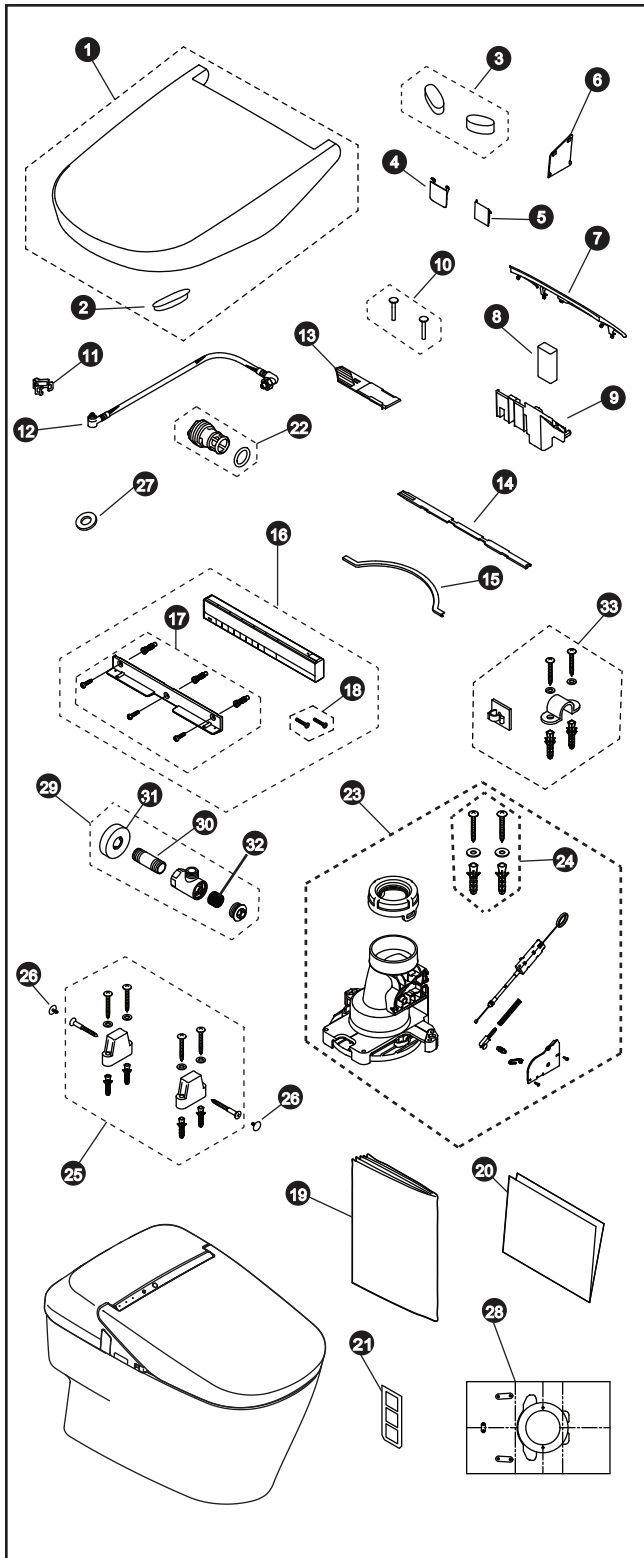

## Neorest® 700H 1.0Gpf / 0.8Gpf Toilet, Elongated, Dual Cyclone®, 12" Modular Rough-In, SanaGloss®

Item	Part	Description
1	THU9667#01	Lid Assembly (cotton)
2	THU9669	Lid Bumper
3	THU9674	Seat Bumpers
4	THU9676#01	Wand Door (cotton)
5	THU9677#01	Dryer Door (cotton)
6	THU9681	Drain Plug Cover
7	THU9690	Top Unit Back Cover
8	THU9691	Battery Box
9	THU9692	Battery Box Holder
10	THU9700	Top to Bowl Mounting Bolts
11	THU9484	Water Supply Connection Clip
12	THU9704	Flexible Hose
13	THU9711	Air Filter
14	THU9623	Lever Cover
15	THU9624	Backflow Check Gasket
16	THU9726	Remote Control Assembly
17	THU9727	Remote Control Hanger Assembly
18	THU9728	Remote Control Anti Theft Assembly
19	THU9729	Instruction Manual (Top Unit - SN992M)
20	THU9731	Installation Manual (Top Unit - SN992M)
21	THU9732	Sensor Adjusting Stickers
22	THU9445	Water Filter Drain Valve
23	THU9736	Socket (for Floor Drain)
24	THU9737	Socket Mounting Hardware
25	THU9740	Bowl Mounting Hardware
26	THU9024#01	Decorative Caps (cotton)
27	THU9744	Flat Washer (for Water Supply Hose)
28	THU9753	Installation Template
29	THU9754	Junction Valve
30	THU9755	Junction Valve Nipple
31	THU9756	Junction Valve Trim Plate
32	THU9758	Water Filter
33	THU9760	Wire Fixing Assembly

### Product Number Explanations