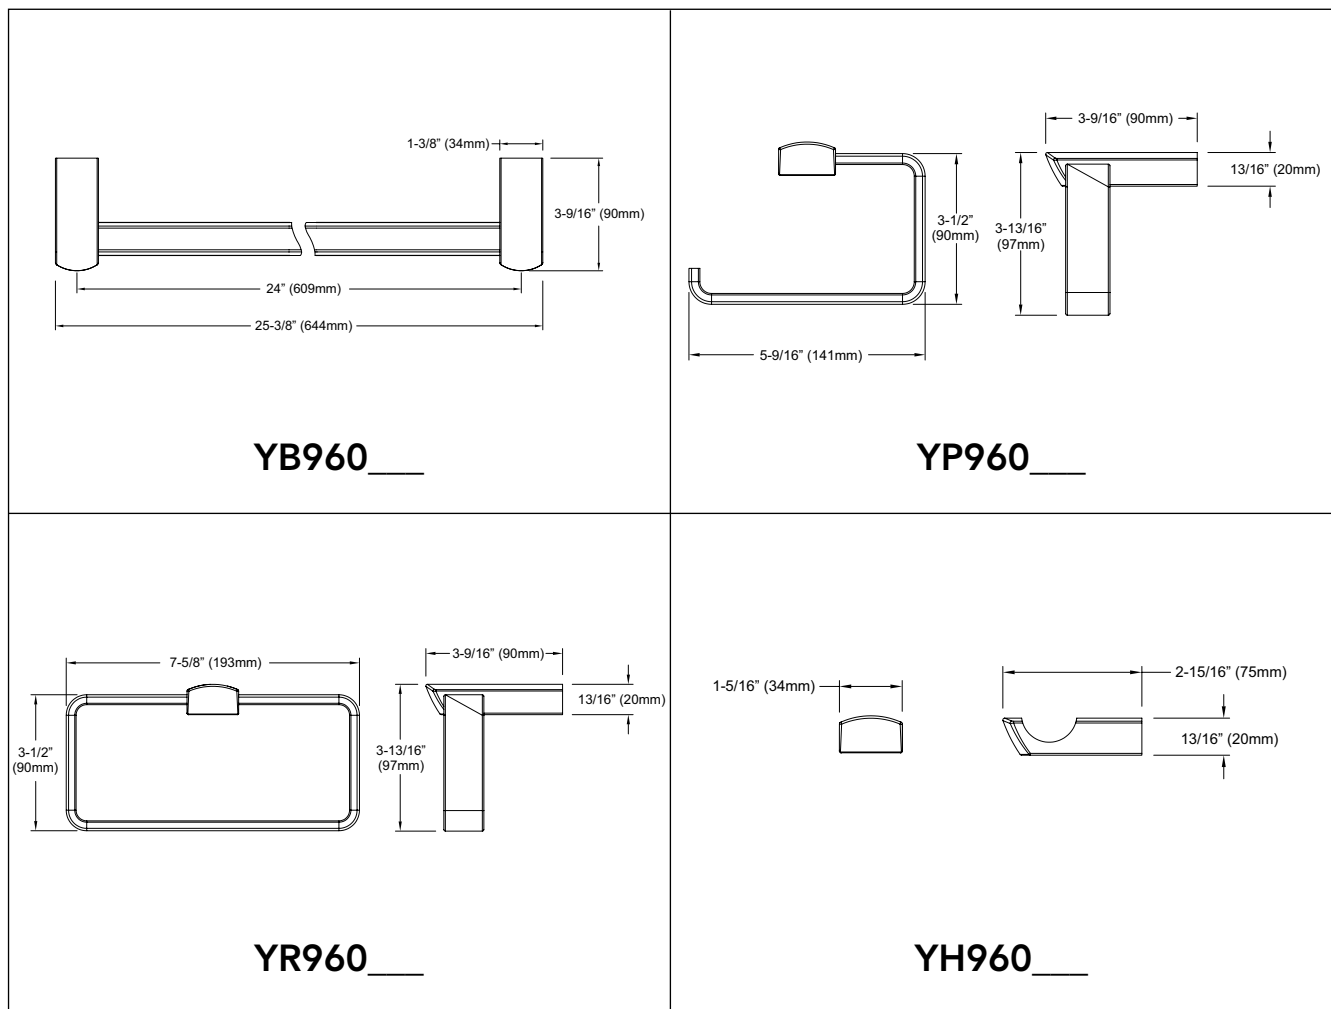

### PRODUCT SPECIFICATION

Product shall have solid brass construction and include installation hardware. Product shall be TOTO Model Y\_960\_\_\_\_.

### MODELS

- YB960 - 24" Towel Bar
- YR960 - 10" Towel Ring
- YH960 - Robe Hook
- YP960 - Paper Holder

## SPECIFICATIONS

- Warranty: Lifetime Limited Warranty (Residential Use)  
One Year (Commercial Use)
- Material: Brass

Product Number	Shipping Weight	Shipping Dimensions
YB960	2.0 lbs.	26-1/2" L x 4-3/4" W x 2-3/4" D
YP960	1.0 lbs.	7-3/4" L x 5-1/4" W x 4-1/2" D
YR960	2.0 lbs.	9-1/4" L x 5-3/4" W x 4-1/2" D
YH960	0.5 lbs.	6-1/2" L x 5-3/4" W x 2-3/4" D