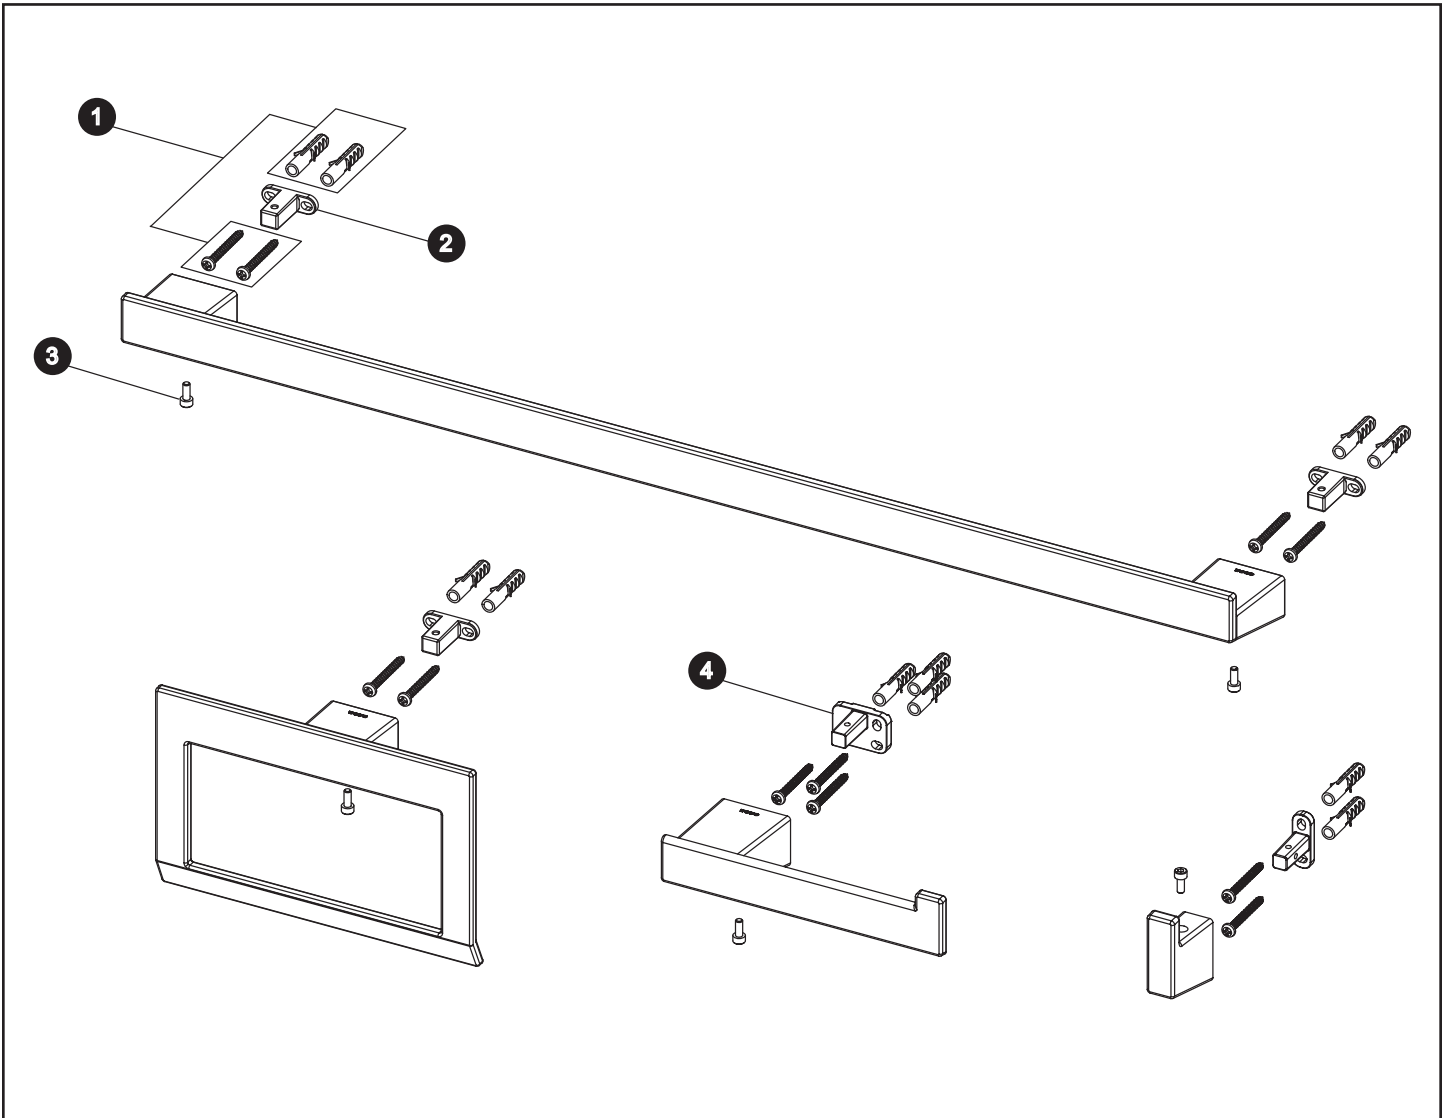

**Legato®
Accessories**

LEGEND
\$\$ = Denotes Finish
#CP = Polished Chrome
#BN = Brushed Nickel
#PN = Polished Nickel

Item	Part	Description
1	THP4489	Anchor Set
2	THP4509	Bracket
3	THP4511	Set Screw
4	THP4510	PT Bracket