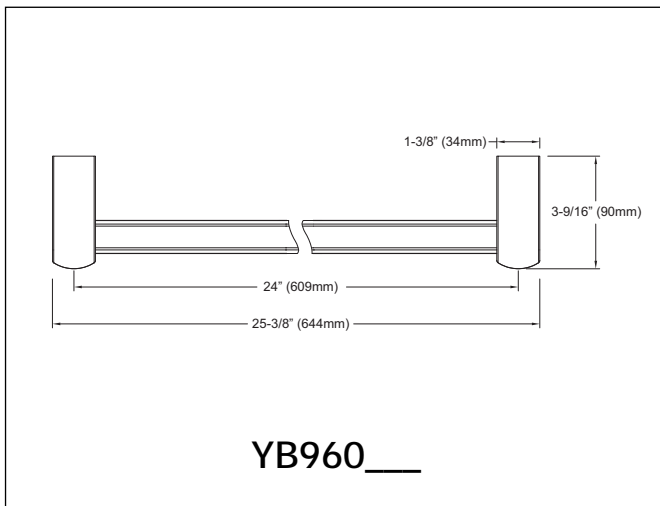

## PRODUCT SPECIFICATION

Product shall have solid brass construction and include installation hardware. Product shall be TOTO Model Y\_960\_\_\_\_.

## SPECIFICATIONS

- Warranty: Lifetime Limited Warranty (Residential Use)  
One Year (Commercial Use)
- Material: Brass

Product Number	Shipping Weight	Shipping Dimensions
YB960	2.0 lbs.	26-1/2" L x 4-3/4" W x 2-3/4" D
YP960	1.0 lbs.	7-3/4" L x 5-1/4" W x 4-1/2" D
YR960	2.0 lbs.	9-1/4" L x 5-3/4" W x 4-1/2" D
YH960	0.5 lbs.	6-1/2" L x 5-3/4" W x 2-3/4" D