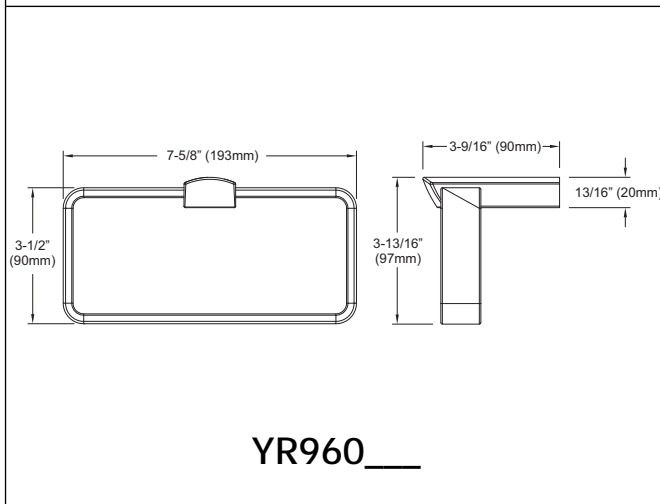

## SPECIFICATIONS

- Warranty: Lifetime Limited Warranty (Residential Use)  
One Year (Commercial Use)
- Material: Brass

Product Number	Shipping Weight	Shipping Dimensions
YB960	2.0 lbs.	26-1/2" L x 4-3/4" W x 2-3/4" D
YP960	1.0 lbs.	7-3/4" L x 5-1/4" W x 4-1/2" D
YR960	2.0 lbs.	9-1/4" L x 5-3/4" W x 4-1/2" D
YH960	0.5 lbs.	6-1/2" L x 5-3/4" W x 2-3/4" D