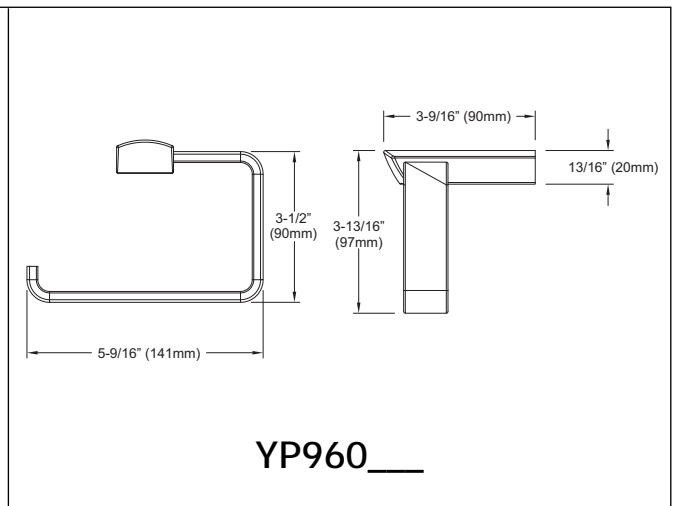

## SPECIFICATIONS

- Warranty: Lifetime Limited Warranty (Residential Use)  
One Year (Commercial Use)
- Material: Brass

Product Number	Shipping Weight	Shipping Dimensions
YB960	2.0 lbs.	26-1/2" L x 4-3/4" W x 2-3/4" D
YP960	1.0 lbs.	7-3/4" L x 5-1/4" W x 4-1/2" D
YR960	2.0 lbs.	9-1/4" L x 5-3/4" W x 4-1/2" D
YH960	0.5 lbs.	6-1/2" L x 5-3/4" W x 2-3/4" D