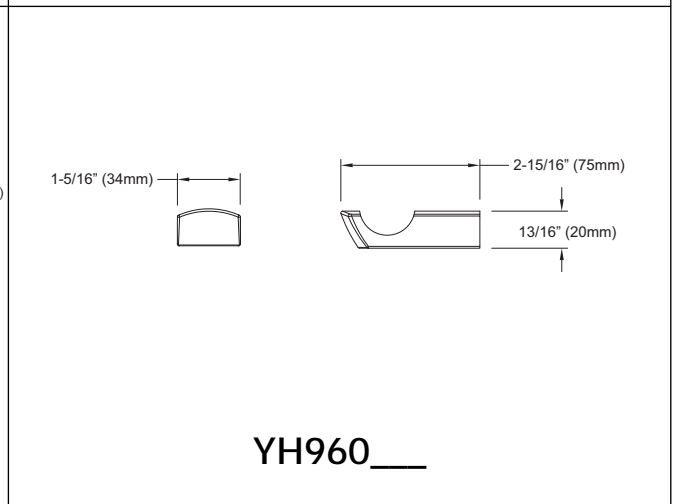

## SPECIFICATIONS

- Warranty: Lifetime Limited Warranty (Residential Use)  
One Year (Commercial Use)
- Material: Brass

Product Number	Shipping Weight	Shipping Dimensions
YB960	2.0 lbs.	26-1/2" L x 4-3/4" W x 2-3/4" D
YP960	1.0 lbs.	7-3/4" L x 5-1/4" W x 4-1/2" D
YR960	2.0 lbs.	9-1/4" L x 5-3/4" W x 4-1/2" D
YH960	0.5 lbs.	6-1/2" L x 5-3/4" W x 2-3/4" D