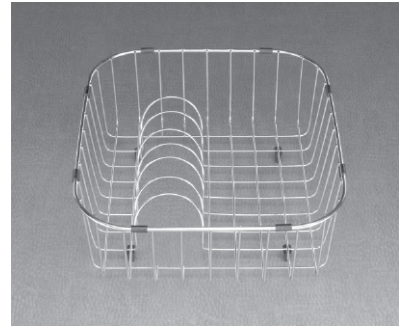

### Rinsing Basket , Wire Rack and Soap Dispenser

Custom designed rinsing basket with plate rack and versatile wire rack for Trough bar/prep sink  
Premium T-304 stainless steel

RB-2400

RB-2500

RB-3100

RB-4100

#### Soap and Lotion Dispenser

Model	Width x Length	High	Description
170-2400	2" dia x 4-5/16"	9-3/4"	Round head dispenser