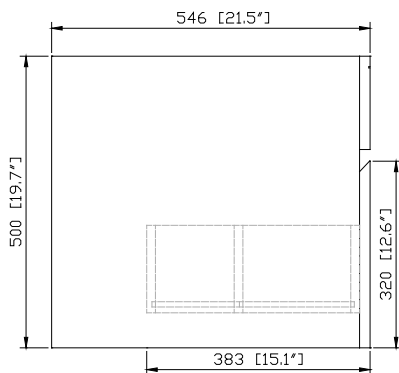

Avanity

TRIBECA-V36-CG

Features

- Solid poplar frame and birch veneer plywood
- 1 soft-close drawer
- Triangle metal hanging hardware
- Under counter application

Colors / Finishes

- Chilled Gray

Nominal Dimension

- 36W x 21.5D x 19.7H (inches)

Components

Mirror	14000-M24-CG	14000-MC24-CG	
Vanity Top	SUT37BK-R	SUT37GB-R	SUT37CW-R
	SUT37BK	SUT37GB	SUT37CW
Sink	CUM20WT-R	CUM18WT	CUM18LN
Base	TRIBECA-B36-CG		

Product Diagrams

Side

For customer support please call 866 522 5578 weekdays 9:00 to 6:00 PST