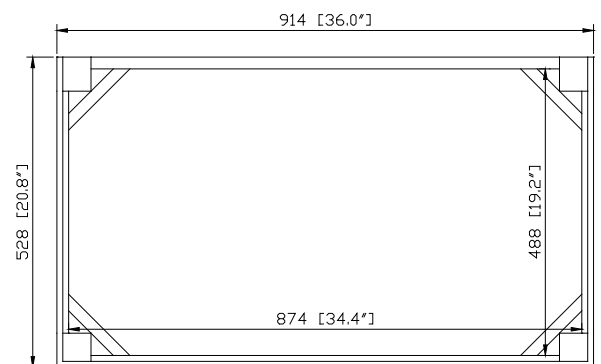

- 36W x 21.5D x 19.7H (inches)

Components

Mirror	14000-M24-CG	14000-MC24-CG	
Vanity Top	SUT37BK-R	SUT37GB-R	SUT37CW-R
	SUT37BK	SUT37GB	SUT37CW
Sink	CUM20WT-R	CUM18WT	CUM18LN
Base	TRIBECA-B36-CG		

Product Diagrams

- Solid poplar frame and birch veneer plywood
- Adjustable height levelers

Colors / Finishes

- Chilled Gray

Nominal Dimension

- 36x 20.8D x 14.3H (inches)

Components

Vanity	TRIBECA-V36-CG
--------	----------------

Product Diagrams

Front

Back

Side

Top

For customer support please call 866 522 5578 weekdays 9:00 to 6:00 PST