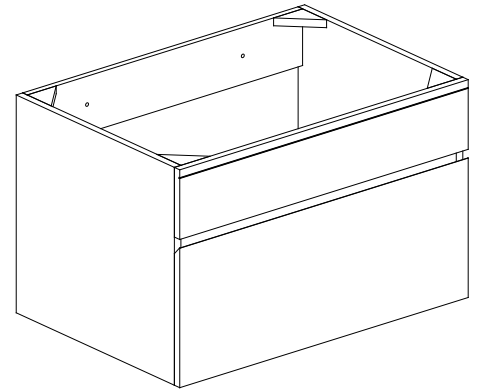

Avanity

TRIBECA-V36-CG

Features

- Solid poplar frame and birch veneer plywood
- 1 soft-close drawer
- Triangle metal hanging hardware
- Under counter application

Colors / Finishes

- Chilled Gray

Nominal Dimension

- 36W x 21.5D x 19.7H (inches)

Components

Mirror	14000-M24-CG	14000-MC24-CG	
Vanity Top	SUT37BK-R	SUT37GB-R	SUT37CW-R
	SUT37BK	SUT37GB	SUT37CW
Sink	CUM20WT-R	CUM18WT	CUM18LN
Base	TRIBECA-B36-CG		

Product Diagrams

- Solid poplar frame and birch veneer plywood
- Adjustable height levelers

Colors / Finishes

- Chilled Gray

Nominal Dimension

- 36x 20.8D x 14.3H (inches)

Components

Vanity	TRIBECA-V36-CG
--------	----------------