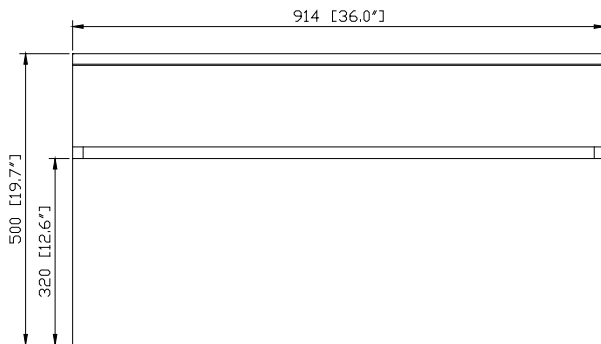

Avanity

TRIBECA-V36-CG

Features

- Solid poplar frame and birch veneer plywood
- 1 soft-close drawer
- Triangle metal hanging hardware
- Under counter application

Colors / Finishes

- Chilled Gray

Nominal Dimension

- 36W x 21.5D x 19.7H (inches)

Components

Mirror	14000-M24-CG	14000-MC24-CG	
Vanity Top	SUT37BK-R	SUT37GB-R	SUT37CW-R
	SUT37BK	SUT37GB	SUT37CW
Sink	CUM20WT-R	CUM18WT	CUM18LN
Base	TRIBECA-B36-CG		

Product Diagrams

- Solid poplar frame and birch veneer plywood
- Adjustable height levelers

Colors / Finishes

- Chilled Gray

Nominal Dimension

- 36x 20.8D x 14.3H (inches)

Components

Vanity	TRIBECA-V36-CG
--------	----------------