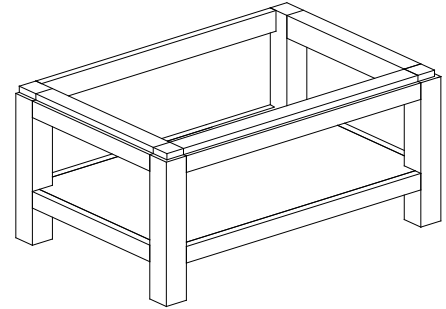

Avanity

TRIBECA-V36-CG

Features

- Solid poplar frame and birch veneer plywood
- 1 soft-close drawer
- Triangle metal hanging hardware
- Under counter application

Colors / Finishes

- Chilled Gray

Nominal Dimension

- 36W x 21.5D x 19.7H (inches)

Components

Mirror	14000-M24-CG	14000-MC24-CG	
Vanity Top	SUT37BK-R	SUT37GB-R	SUT37CW-R
	SUT37BK	SUT37GB	SUT37CW
Sink	CUM20WT-R	CUM18WT	CUM18LN
Base	TRIBECA-B36-CG		

Product Diagrams

Front

Back

Side

Top

For customer support please call 866 522 5578 weekdays 9:00 to 6:00 PST

Avanity

TRIBECA-V36-CG

Features

- Solid poplar frame and birch veneer plywood
- Adjustable height levelers

Colors / Finishes

- Chilled Gray

Nominal Dimension

- 36x 20.8D x 14.3H (inches)

Components

Vanity	TRIBECA-V36-CG
--------	----------------