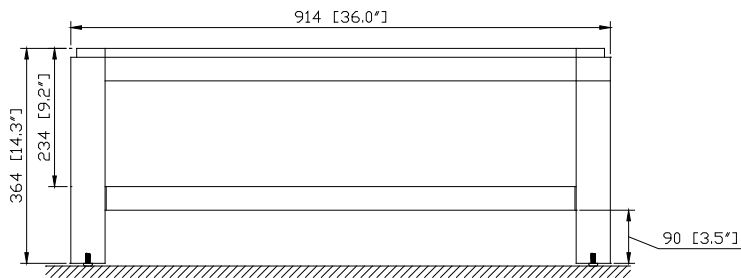

Product Diagrams

Front