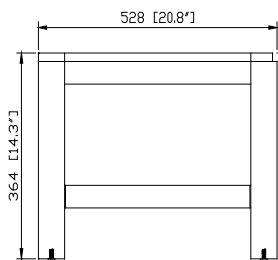

Avanity

TRIBECA-V36-CG

Features

- Solid poplar frame and birch veneer plywood
- Adjustable height levelers

Colors / Finishes

- Chilled Gray

Nominal Dimension

- 36x 20.8D x 14.3H (inches)

Components

Vanity	TRIBECA-V36-CG

Product Diagrams

Front

Back

Side

For customer support please call 866 522 5578 weekdays 9:00 to 6:00 PST