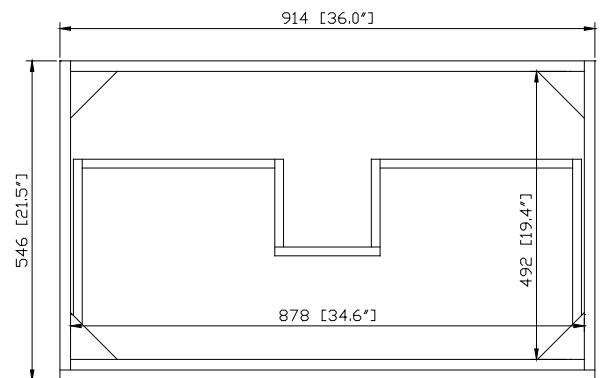

Top

For customer support please call 866 522 5578 weekdays 9:00 to 6:00 PST