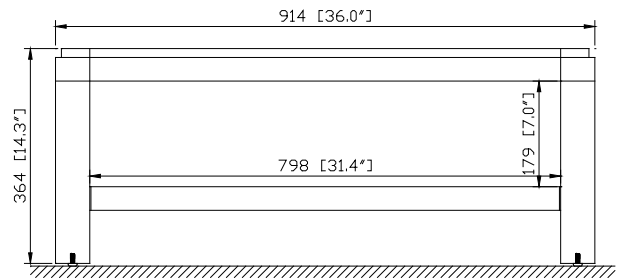

Avanity

TRIBECA-V36-CG

Features

- Solid poplar frame and birch veneer plywood
- Adjustable height levelers

Colors / Finishes

- Chilled Gray

Nominal Dimension

- 36x 20.8D x 14.3H (inches)

Components

Vanity	TRIBECA-V36-CG

Product Diagrams

Front

Back

Side

For customer support please call 866 522 5578 weekdays 9:00 to 6:00 PST