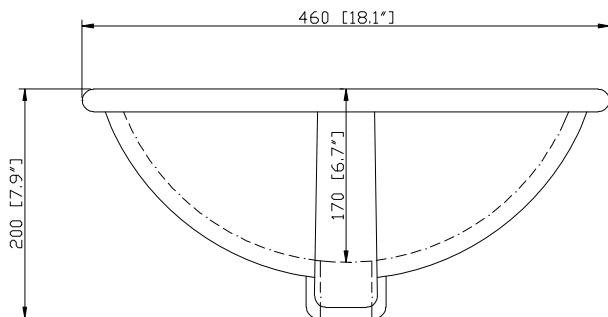

- 36W x 21.5D x 19.7H (inches)

Components

Mirror	14000-M24-CG	14000-MC24-CG	
Vanity Top	SUT37BK-R	SUT37GB-R	SUT37CW-R
	SUT37BK	SUT37GB	SUT37CW
Sink	CUM20WT-R	CUM18WT	CUM18LN
Base	TRIBECA-B36-CG		

Product Diagrams

Colors / Finishes

- BK - Natural Black Granite
- CW - Natural Carrera White marble
- GB - Natural Galala Beige marble

Nominal Dimension

- 37W x 22D x 1H inches
- 940 x 560 x 25 mm

Components

Sink	CUM20WT-R		
Vanity	KELLY-V36	LEXINGTON-V36	LOFT-V36
	MADISON-V36	MODERO-V36	

Nominal Dimension

- 18.1W x 15D x 7.9H inches
- 458 x 380 x 200 mm

Components

Drain	VC-DRAIN-CP	VC-DRAIN-BN					
Vanity Top	SUT25BK	SUT25CW	SUT25GB	SUT31BK	SUT31CW	SUT31GB	SUT37BK
	SUT37GB	SUT37CW	SUT49CW	SUT49GB	SUT49BK	SUT61BK	SUT61CW
	SUT61GB	SUT73BK	SUT73CW	SUT73GB			

Product Diagrams

Top

Front

Side