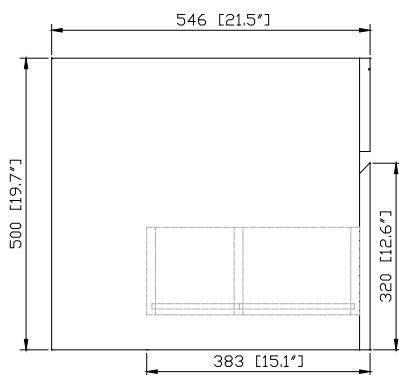

- 36W x 21.5D x 19.7H (inches)

Components

Mirror	14000-M24-CG	14000-MC24-CG	
Vanity Top	SUT37BK-R	SUT37GB-R	SUT37CW-R
	SUT37BK	SUT37GB	SUT37CW
Sink	CUM20WT-R	CUM18WT	CUM18LN
Base	TRIBECA-B36-CG		

Product Diagrams

Front

Back

Side

Top

For customer support please call 866 522 5578 weekdays 9:00 to 6:00 PST

SUT37BK-R / SUT37CW -R / SUT37GB-R

Features

- 8" widespread faucet
- 8" widespread faucet
- 4" backsplash included

Colors / Finishes

- BK - Natural Black Granite
- CW - Natural Carrera White marble
- GB - Natural Galala Beige marble

Nominal Dimension

- 37W x 22D x 1H inches
- 940 x 560 x 25 mm

Components

Sink	CUM20WT-R		
Vanity	KELLY-V36	LEXINGTON-V36	LOFT-V36
	MADISON-V36	MODERO-V36	

Nominal Dimension

- 18.1W x 15D x 7.9H inches
- 458 x 380 x 200 mm

Components

Drain	VC-DRAIN-CP	VC-DRAIN-BN					
Vanity Top	SUT25BK	SUT25CW	SUT25GB	SUT31BK	SUT31CW	SUT31GB	SUT37BK
	SUT37GB	SUT37CW	SUT49CW	SUT49GB	SUT49BK	SUT61BK	SUT61CW
	SUT61GB	SUT73BK	SUT73CW	SUT73GB			