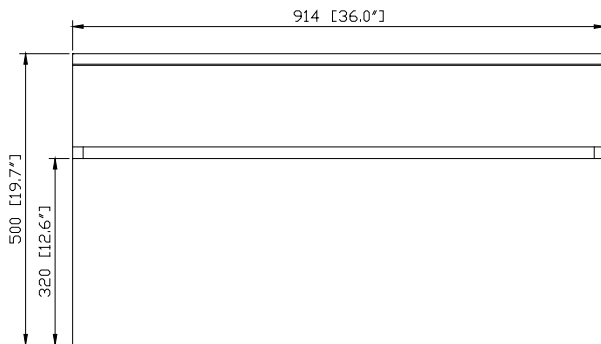

Avanity

TRIBECA-V36-CG

Features

- Solid poplar frame and birch veneer plywood
- 1 soft-close drawer
- Triangle metal hanging hardware
- Under counter application

Colors / Finishes

- Chilled Gray

Nominal Dimension

- 36W x 21.5D x 19.7H (inches)

Components

Mirror	14000-M24-CG	14000-MC24-CG	
Vanity Top	SUT37BK-R	SUT37GB-R	SUT37CW-R
	SUT37BK	SUT37GB	SUT37CW
Sink	CUM20WT-R	CUM18WT	CUM18LN
Base	TRIBECA-B36-CG		

Product Diagrams

Colors / Finishes

- BK - Natural Black Granite
- CW - Natural Carrera White marble
- GB - Natural Galala Beige marble

Nominal Dimension

- 37W x 22D x 1H inches
- 940 x 560 x 25 mm

Components

Sink	CUM20WT-R		
Vanity	KELLY-V36	LEXINGTON-V36	LOFT-V36
	MADISON-V36	MODERO-V36	

Nominal Dimension

- 18.1W x 15D x 7.9H inches
- 458 x 380 x 200 mm

Components

Drain	VC-DRAIN-CP	VC-DRAIN-BN					
Vanity Top	SUT25BK	SUT25CW	SUT25GB	SUT31BK	SUT31CW	SUT31GB	SUT37BK
	SUT37GB	SUT37CW	SUT49CW	SUT49GB	SUT49BK	SUT61BK	SUT61CW
	SUT61GB	SUT73BK	SUT73CW	SUT73GB			