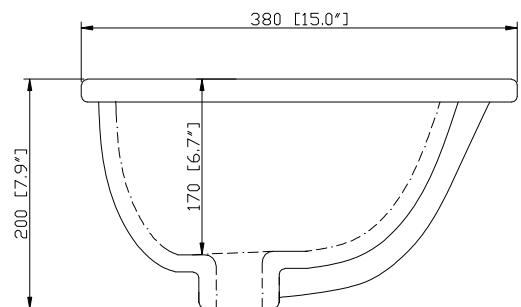

- 36W x 21.5D x 19.7H (inches)

Components

Mirror	14000-M24-CG	14000-MC24-CG	
Vanity Top	SUT37BK-R	SUT37GB-R	SUT37CW-R
	SUT37BK	SUT37GB	SUT37CW
Sink	CUM20WT-R	CUM18WT	CUM18LN
Base	TRIBECA-B36-CG		

Product Diagrams

Colors / Finishes

- BK - Natural Black Granite
- CW - Natural Carrera White marble
- GB - Natural Galala Beige marble

Nominal Dimension

- 37W x 22D x 1H inches
- 940 x 560 x 25 mm

Components

Sink	CUM20WT-R		
Vanity	KELLY-V36	LEXINGTON-V36	LOFT-V36
	MADISON-V36	MODERO-V36	

Nominal Dimension

- 18.1W x 15D x 7.9H inches
- 458 x 380 x 200 mm

Components

Drain	VC-DRAIN-CP	VC-DRAIN-BN					
Vanity Top	SUT25BK	SUT25CW	SUT25GB	SUT31BK	SUT31CW	SUT31GB	SUT37BK
	SUT37GB	SUT37CW	SUT49CW	SUT49GB	SUT49BK	SUT61BK	SUT61CW
	SUT61GB	SUT73BK	SUT73CW	SUT73GB			

Product Diagrams

Top

Front

Side