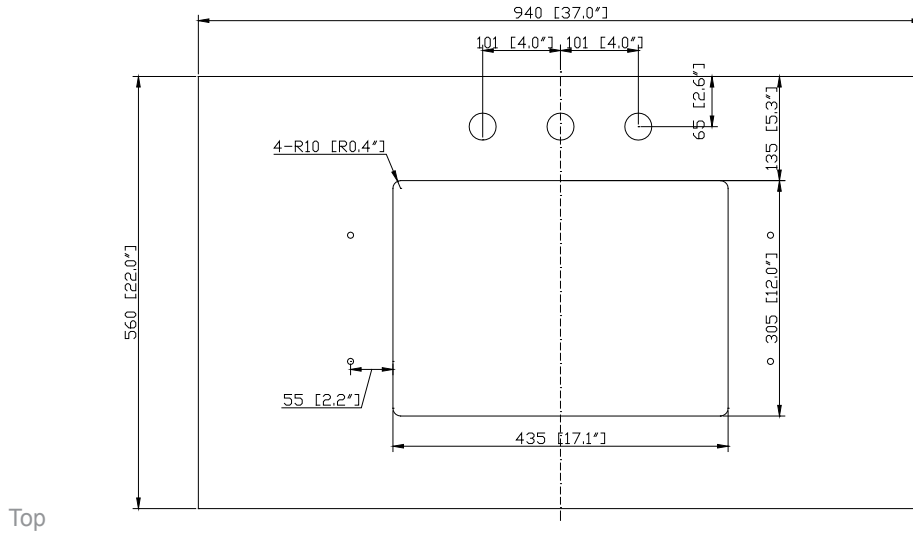

Product Diagrams

Side