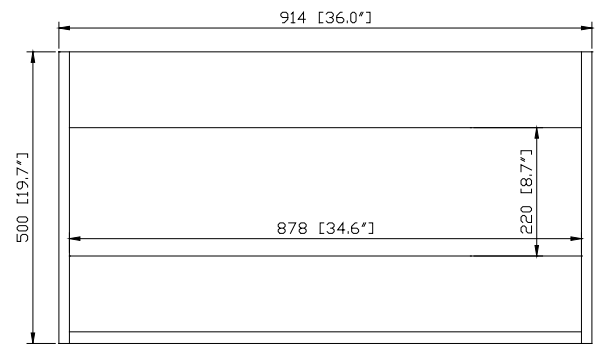

- 36W x 21.5D x 19.7H (inches)

Components

Mirror	14000-M24-CG	14000-MC24-CG	
Vanity Top	SUT37BK-R	SUT37GB-R	SUT37CW-R
	SUT37BK	SUT37GB	SUT37CW
Sink	CUM20WT-R	CUM18WT	CUM18LN
Base	TRIBECA-B36-CG		

Product Diagrams

Front

Back

Side

Top

For customer support please call 866 522 5578 weekdays 9:00 to 6:00 PST

SUT37BK-R / SUT37CW -R / SUT37GB-R

Features

- 8" widespread faucet
- 8" widespread faucet
- 4" backsplash included

Colors / Finishes

- BK - Natural Black Granite
- CW - Natural Carrera White marble
- GB - Natural Galala Beige marble

Nominal Dimension

- 37W x 22D x 1H inches
- 940 x 560 x 25 mm

Components

Sink	CUM20WT-R		
Vanity	KELLY-V36	LEXINGTON-V36	LOFT-V36
	MADISON-V36	MODERO-V36	

Nominal Dimension

- 18.1W x 15D x 7.9H inches
- 458 x 380 x 200 mm

Components

Drain	VC-DRAIN-CP	VC-DRAIN-BN					
Vanity Top	SUT25BK	SUT25CW	SUT25GB	SUT31BK	SUT31CW	SUT31GB	SUT37BK
	SUT37GB	SUT37CW	SUT49CW	SUT49GB	SUT49BK	SUT61BK	SUT61CW
	SUT61GB	SUT73BK	SUT73CW	SUT73GB			