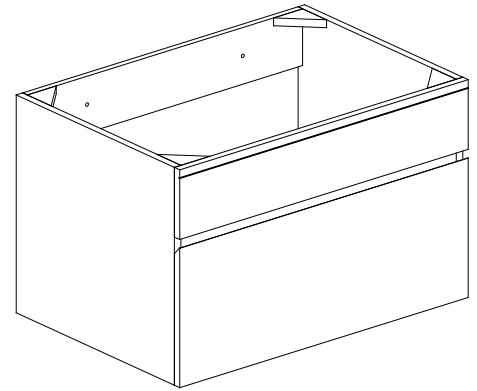

Avanity

TRIBECA-V36-CG

Features

- Solid poplar frame and birch veneer plywood
- 1 soft-close drawer
- Triangle metal hanging hardware
- Under counter application

Colors / Finishes

- Chilled Gray

Nominal Dimension

- 36W x 21.5D x 19.7H (inches)

Components

Mirror	14000-M24-CG	14000-MC24-CG	
Vanity Top	SUT37BK-R	SUT37GB-R	SUT37CW-R
	SUT37BK	SUT37GB	SUT37CW
Sink	CUM20WT-R	CUM18WT	CUM18LN
Base	TRIBECA-B36-CG		

Product Diagrams

Front

Back

Side

Top

For customer support please call 866 522 5578 weekdays 9:00 to 6:00 PST

SUT37BK-R / SUT37CW -R / SUT37GB-R

Features

- 8" widespread faucet
- 8" widespread faucet
- 4" backsplash included

Nominal Dimension

- 18.1W x 15D x 7.9H inches
- 458 x 380 x 200 mm

Components

Drain	VC-DRAIN-CP	VC-DRAIN-BN					
Vanity Top	SUT25BK	SUT25CW	SUT25GB	SUT31BK	SUT31CW	SUT31GB	SUT37BK
	SUT37GB	SUT37CW	SUT49CW	SUT49GB	SUT49BK	SUT61BK	SUT61CW
	SUT61GB	SUT73BK	SUT73CW	SUT73GB			