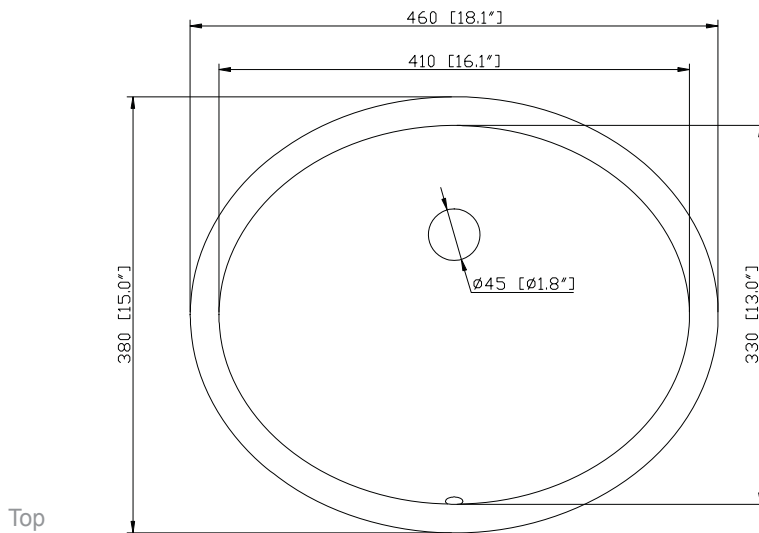

- 36W x 21.5D x 19.7H (inches)

Components

Mirror	14000-M24-CG	14000-MC24-CG	
Vanity Top	SUT37BK-R	SUT37GB-R	SUT37CW-R
	SUT37BK	SUT37GB	SUT37CW
Sink	CUM20WT-R	CUM18WT	CUM18LN
Base	TRIBECA-B36-CG		

Product Diagrams

Colors / Finishes

- BK - Natural Black Granite
- CW - Natural Carrera White marble
- GB - Natural Galala Beige marble

Nominal Dimension

- 37W x 22D x 1H inches
- 940 x 560 x 25 mm

Components

Sink	CUM20WT-R		
Vanity	KELLY-V36	LEXINGTON-V36	LOFT-V36
	MADISON-V36	MODERO-V36	

Nominal Dimension

- 18.1W x 15D x 7.9H inches
- 458 x 380 x 200 mm

Components

Drain	VC-DRAIN-CP	VC-DRAIN-BN					
Vanity Top	SUT25BK	SUT25CW	SUT25GB	SUT31BK	SUT31CW	SUT31GB	SUT37BK
	SUT37GB	SUT37CW	SUT49CW	SUT49GB	SUT49BK	SUT61BK	SUT61CW
	SUT61GB	SUT73BK	SUT73CW	SUT73GB			

Product Diagrams

Top

Front

Side