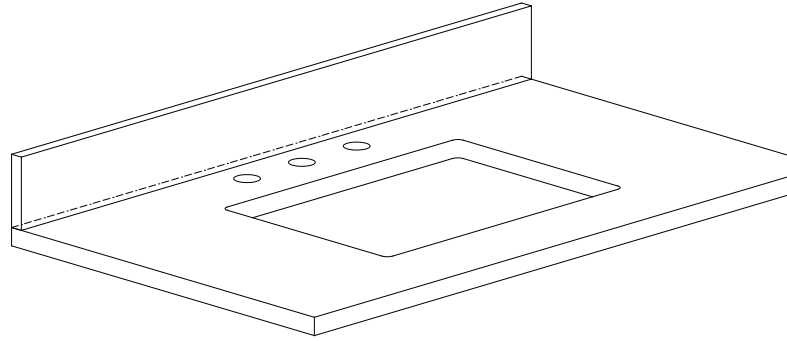

- 36W x 21.5D x 19.7H (inches)

Components

Mirror	14000-M24-CG	14000-MC24-CG	
Vanity Top	SUT37BK-R	SUT37GB-R	SUT37CW-R
	SUT37BK	SUT37GB	SUT37CW
Sink	CUM20WT-R	CUM18WT	CUM18LN
Base	TRIBECA-B36-CG		

Product Diagrams

Front

Back

Side

Top

For customer support please call 866 522 5578 weekdays 9:00 to 6:00 PST

SUT37BK-R / SUT37CW -R / SUT37GB-R

Features

- 8" widespread faucet
- 8" widespread faucet
- 4" backsplash included

Colors / Finishes

- BK - Natural Black Granite
- CW - Natural Carrera White marble
- GB - Natural Galala Beige marble

Nominal Dimension

- 37W x 22D x 1H inches
- 940 x 560 x 25 mm

Components

Sink	CUM20WT-R		
Vanity	KELLY-V36	LEXINGTON-V36	LOFT-V36
	MADISON-V36	MODERO-V36	

Nominal Dimension

- 18.1W x 15D x 7.9H inches
- 458 x 380 x 200 mm

Components

Drain	VC-DRAIN-CP	VC-DRAIN-BN					
Vanity Top	SUT25BK	SUT25CW	SUT25GB	SUT31BK	SUT31CW	SUT31GB	SUT37BK
	SUT37GB	SUT37CW	SUT49CW	SUT49GB	SUT49BK	SUT61BK	SUT61CW
	SUT61GB	SUT73BK	SUT73CW	SUT73GB			