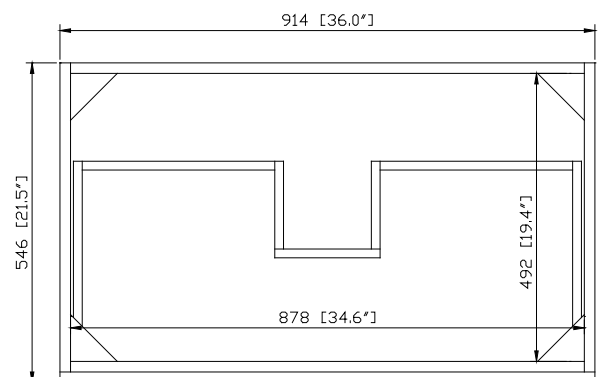

- 36W x 21.5D x 19.7H (inches)

Components

Mirror	14000-M24-CG	14000-MC24-CG	
Vanity Top	SUT37BK-R	SUT37GB-R	SUT37CW-R
	SUT37BK	SUT37GB	SUT37CW
Sink	CUM20WT-R	CUM18WT	CUM18LN
Base	TRIBECA-B36-CG		

Product Diagrams

Front

Back

Side

Top

For customer support please call 866 522 5578 weekdays 9:00 to 6:00 PST

SUT37BK-R / SUT37CW -R / SUT37GB-R

Features

- 8" widespread faucet
- 8" widespread faucet
- 4" backsplash included

Colors / Finishes

- BK - Natural Black Granite
- CW - Natural Carrera White marble
- GB - Natural Galala Beige marble

Nominal Dimension

- 37W x 22D x 1H inches
- 940 x 560 x 25 mm

Components

Sink	CUM20WT-R		
Vanity	KELLY-V36	LEXINGTON-V36	LOFT-V36
	MADISON-V36	MODERO-V36	

Nominal Dimension

- 18.1W x 15D x 7.9H inches
- 458 x 380 x 200 mm

Components

Drain	VC-DRAIN-CP	VC-DRAIN-BN					
Vanity Top	SUT25BK	SUT25CW	SUT25GB	SUT31BK	SUT31CW	SUT31GB	SUT37BK
	SUT37GB	SUT37CW	SUT49CW	SUT49GB	SUT49BK	SUT61BK	SUT61CW
	SUT61GB	SUT73BK	SUT73CW	SUT73GB			