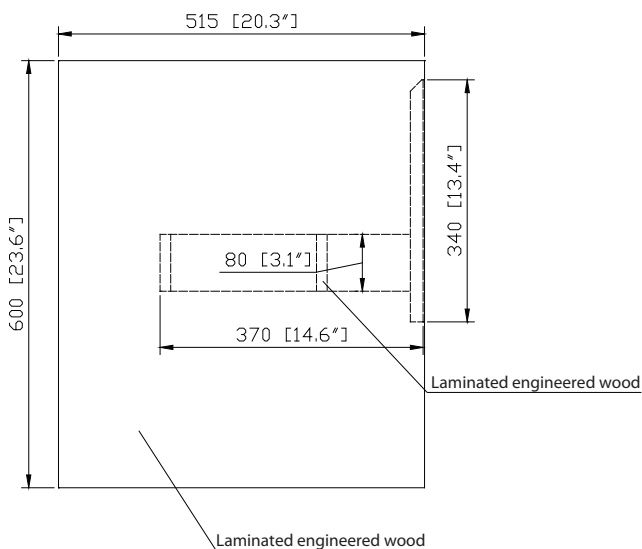

## Nominal Dimension

- 62.6W x 20.3D x 23.6H inches

## Product Diagrams

Front

Back

Side

Top