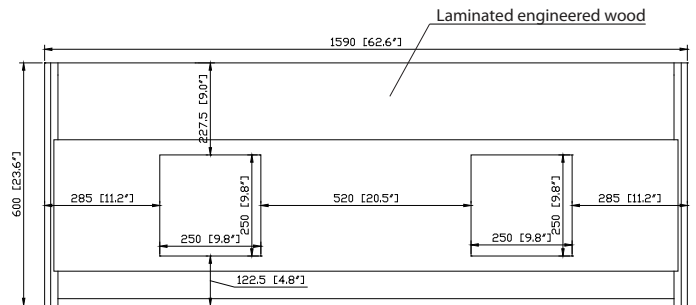

Avanity

SONOMA-V63-IW
SONOMA-V63-RK
SONOMA-V63-WT

Features

- Laminated solid wood
- 2 soft-close drawers with blum hardware
- 1 open shelf
- Two drawer units with beveled edge finger pull
- Wall hung design with hardware included

Colors / Finishes

- Iron Wood
- Restored Kahki Wood
- Glossy White

Nominal Dimension

- 62.6W x 20.3D x 23.6H inches

Components

Mirror	SONOMA-M59		
Vanity Top (VC)	VUT630MT	VUT630GL	
Linen Tower	SONOMA-WC12-IW	SONOMA-WC12-RK	SONOMA-WC12-WT

Product Diagrams

Back

Top