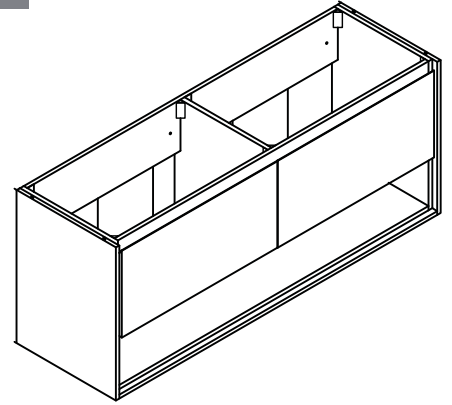

## Features

- Laminated solid wood
- 2 soft-close drawers with blum hardware
- 1 open shelf
- Two drawer units with beveled edge finger pull
- Wall hung design with hardware included

## Nominal Dimension

- 62.6W x 20.3D x 23.6H inches