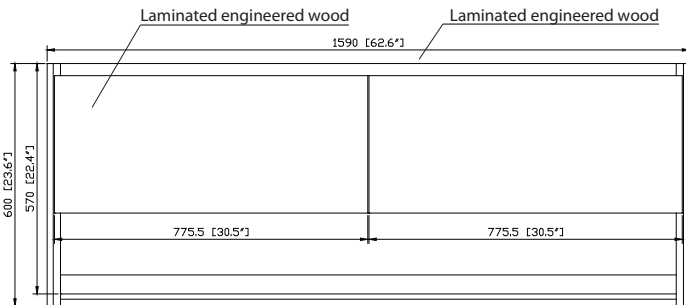

Product Diagrams