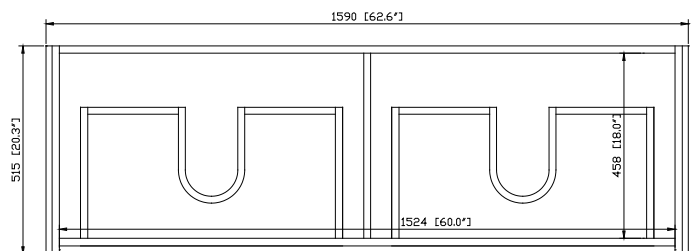

## Nominal Dimension

- 62.6W x 20.3D x 23.6H inches

## Product Diagrams

Front

Back

Side

Top