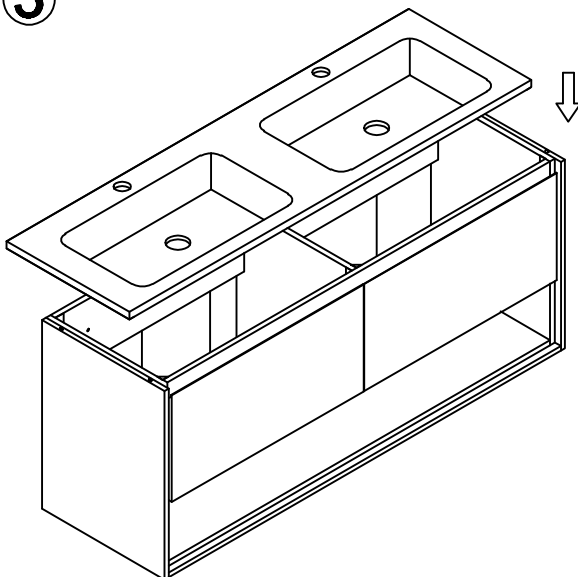

INSTALLATION INSTRUCTION

SONOMA

SONOMA-VS63-RK

SUGGESTED TOOLS AND MATERIALS

PARTS/HARDWARE INCLUDED

VANITY INSTALLATION

1

2

3

4