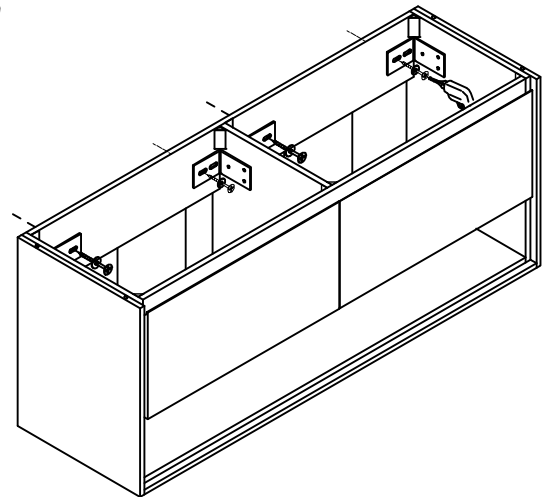

INSTALLATION INSTRUCTION

SONOMA

SONOMA-VS63-RK

SUGGESTED TOOLS AND MATERIALS

PARTS/HARDWARE INCLUDED

VANITY INSTALLATION

1

2

3

4