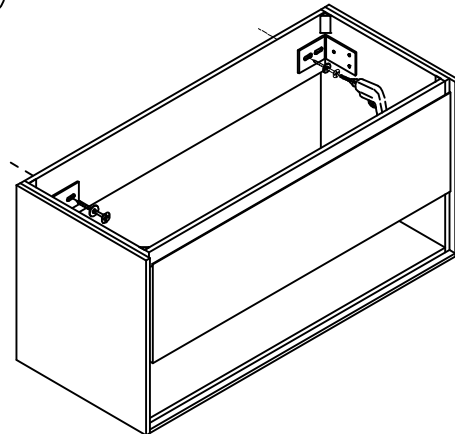

INSTALLATION INSTRUCTION

SONOMA

SONOMA-VS39-RK

SUGGESTED TOOLS AND MATERIALS

LEVEL

DRILL

TAPE MEASURE

SAFETY GLASSES

PARTS/HARDWARE INCLUDED

4x

4x

4x

1x

VANITY INSTALLATION

①

②