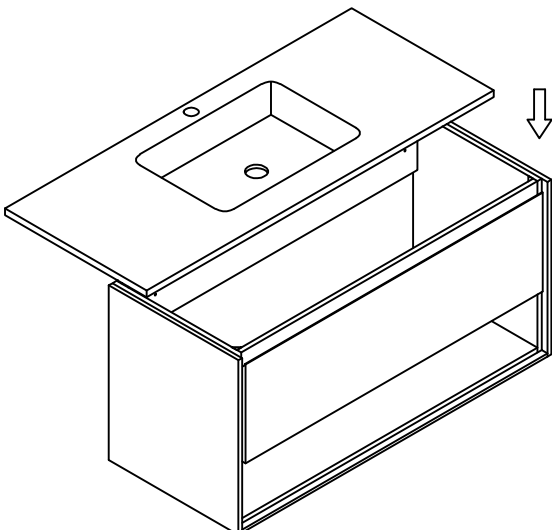

INSTALLATION INSTRUCTION

SONOMA

SONOMA-VS39-RK

SUGGESTED TOOLS AND MATERIALS

PARTS/HARDWARE INCLUDED

4x

4x

4x

1x

VANITY INSTALLATION

①

②

③

④