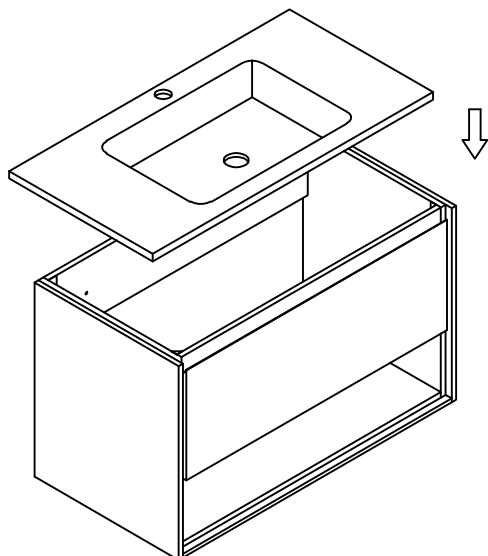

INSTALLATION INSTRUCTION

SONOMA

SONOMA-VS31-RK

SUGGESTED TOOLS AND MATERIALS

PARTS/HARDWARE INCLUDED

VANITY INSTALLATION

1

2

3

4