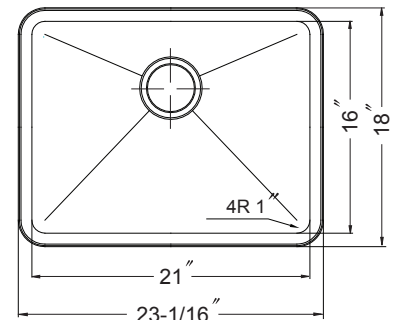

NOUVELLE SERIES

Nouvelle Undermount Single Bowl Model NOS-4100

NOS-4100

FEATURES

- Premium grade T-304 stainless steel
- 9" depth • 18 gauge • SpecPlus™ edge
- MegaShield™ insulation
- 25mm seamlessly drawn corner radius
- Lustrous satin with highlighted rim
- Fits 30" sink base • 3-1/2" rear-set drain opening
- Supplied with cutout template, fasteners and instructions
- cUPC® Listed
- Lifetime Limited Warranty

OPTIONAL ACCESSORIES

Bottom Grid: BG-6100

Cutting Board : CB-4100

Rinsing Basket: RB-4100

Strainer: 190-9180

OVERALL DIMENSIONS	EACH BOWL	CUTOUT SIZE	PACKAGING*	WEIGHT*
23-1/16" x 18"	21" x 16"	See Template	1 pc.	18 lbs.