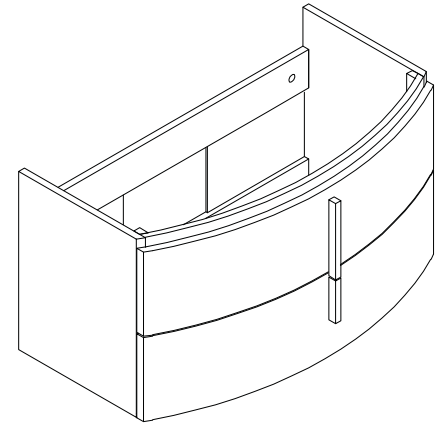

Avanity

SIENA-V36-CH

Features

- Malaysia laminated solid wood
- Chestnut finish
- Wall hung
- Two curved drawers unit
- Chrome plated drawer knob

Colors / Finishes

- Chestnut

Nominal Dimension

- 34.1W x 18.5Dx18.1H(Inch)

Components

Mirror	SIENA-M35-CH
Sink	SIENA-VC36WT

Product Diagrams

Front

Back

Side

Top

For customer support please call 866 522 5578 weekdays 9:00 to 6:00 PST

Avanity

SIENA-VC36WT

Features

- Vitreous China
- Integrated curved bowl
- Top pre-drilled for 8" widespread faucet

Colors / Finishes

- White

Nominal Dimension

- 35.8W x 19.7Dx7.7H(Inch)