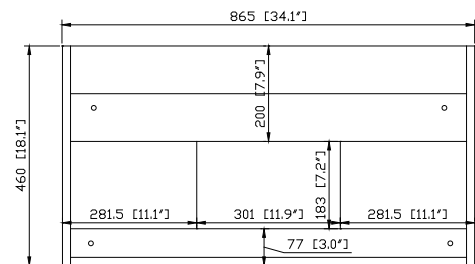

Avanity

SIENA-V36-CH

Features

- Malaysia laminated solid wood
- Chestnut finish
- Wall hung
- Two curved drawers unit
- Chrome plated drawer knob

Colors / Finishes

- Chestnut

Nominal Dimension

- 34.1W x 18.5Dx18.1H(Inch)

Components

Mirror	SIENA-M35-CH
Sink	SIENA-VC36WT

Product Diagrams

Front

Back

Side

Top

For customer support please call 866 522 5578 weekdays 9:00 to 6:00 PST

Avanity

SIENA-VC36WT

Features

- Vitreous China
- Integrated curved bowl
- Top pre-drilled for 8" widespread faucet

Colors / Finishes

- White

Nominal Dimension

- 35.8W x 19.7Dx7.7H(Inch)