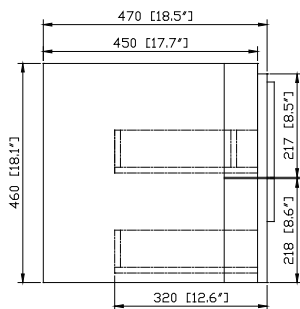

Avanity

SIENA-V36-CH

Features

- Malaysia laminated solid wood
- Chestnut finish
- Wall hung
- Two curved drawers unit
- Chrome plated drawer knob

Colors / Finishes

- Chestnut

Nominal Dimension

- 34.1W x 18.5Dx18.1H(Inch)

Components

Mirror	SIENA-M35-CH
Sink	SIENA-VC36WT

Product Diagrams

Front

Back

Side

Top

For customer support please call 866 522 5578 weekdays 9:00 to 6:00 PST

Avanity

SIENA-VC36WT

Features

- Vitreous China
- Integrated curved bowl
- Top pre-drilled for 8" widespread faucet

Colors / Finishes

- White

Nominal Dimension

- 35.8W x 19.7Dx7.7H(Inch)