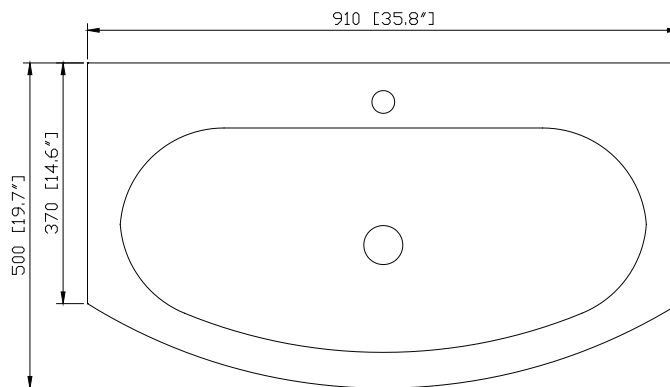

Product Diagrams

Top