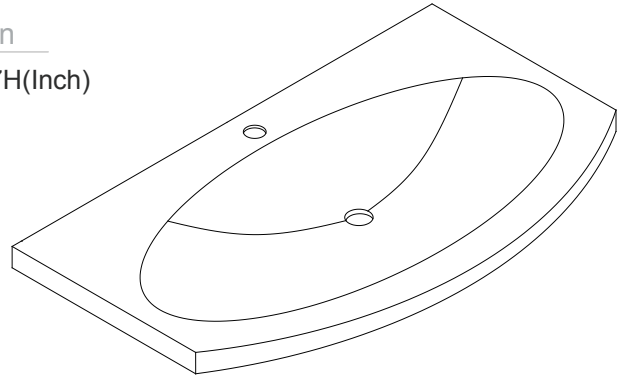

Avanity

SIENA-V36-CH

Features

- Malaysia laminated solid wood
- Chestnut finish
- Wall hung
- Two curved drawers unit
- Chrome plated drawer knob

Colors / Finishes

- Chestnut

Nominal Dimension

- 34.1W x 18.5Dx18.1H(Inch)

Avanity

SIENA-VC36WT

Features

- Vitreous China
- Integrated curved bowl
- Top pre-drilled for 8" widespread faucet

Colors / Finishes

- White

Nominal Dimension

- 35.8W x 19.7Dx7.7H(Inch)