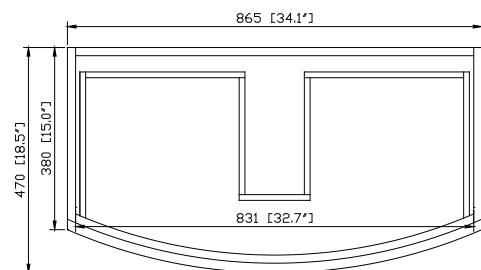

Avanity

SIENA-V36-CH

Features

- Malaysia laminated solid wood
- Chestnut finish
- Wall hung
- Two curved drawers unit
- Chrome plated drawer knob

Colors / Finishes

- Chestnut

Nominal Dimension

- 34.1W x 18.5Dx18.1H(Inch)

Components

Mirror	SIENA-M35-CH
Sink	SIENA-VC36WT

Product Diagrams

Front

Back

Side

Top

For customer support please call 866 522 5578 weekdays 9:00 to 6:00 PST

Avanity

SIENA-VC36WT

Features

- Vitreous China
- Integrated curved bowl
- Top pre-drilled for 8" widespread faucet

Colors / Finishes

- White

Nominal Dimension

- 35.8W x 19.7Dx7.7H(Inch)