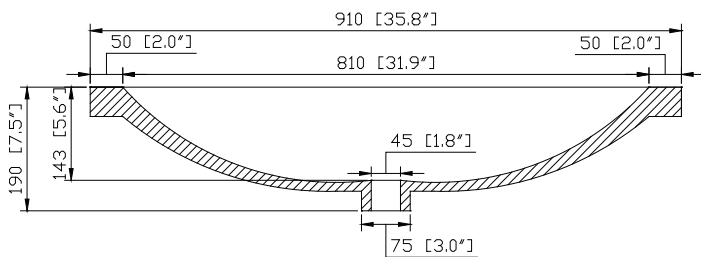

Avanity

SIENA-VC36WT

Features

- Vitreous China
- Integrated curved bowl
- Top pre-drilled for 8" widespread faucet

Colors / Finishes

- White

Nominal Dimension

- 35.8W x 19.7Dx7.7H(Inch)

Components

Vanity	SIENA-V36-CH

Product Diagrams

Top

Front

Side

For customer support please call 866 522 5578 weekdays 9:00 to 6:00 PST