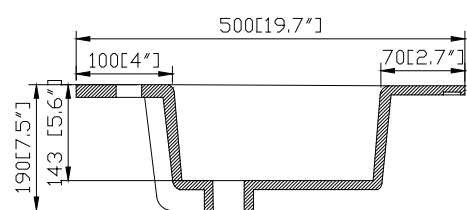

Avanity

SIENA-VC36WT

Features

- Vitreous China
- Integrated curved bowl
- Top pre-drilled for 8" widespread faucet

Colors / Finishes

- White

Nominal Dimension

- 35.8W x 19.7Dx7.7H(Inch)

Components

Vanity	SIENA-V36-CH
--------	--------------

Product Diagrams

Top

Front

Side

For customer support please call 866 522 5578 weekdays 9:00 to 6:00 PST