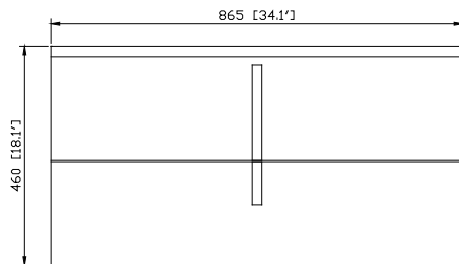

Avanity

SIENA-V36-CH

Features

- Malaysia laminated solid wood
- Chestnut finish
- Wall hung
- Two curved drawers unit
- Chrome plated drawer knob

Colors / Finishes

- Chestnut

Nominal Dimension

- 34.1W x 18.5Dx18.1H(Inch)

Components

Mirror	SIENA-M35-CH
Sink	SIENA-VC36WT

Product Diagrams

Front

Back

Side

Top

For customer support please call 866 522 5578 weekdays 9:00 to 6:00 PST

Avanity

SIENA-VC36WT

Features

- Vitreous China
- Integrated curved bowl
- Top pre-drilled for 8" widespread faucet

Colors / Finishes

- White

Nominal Dimension

- 35.8W x 19.7Dx7.7H(Inch)