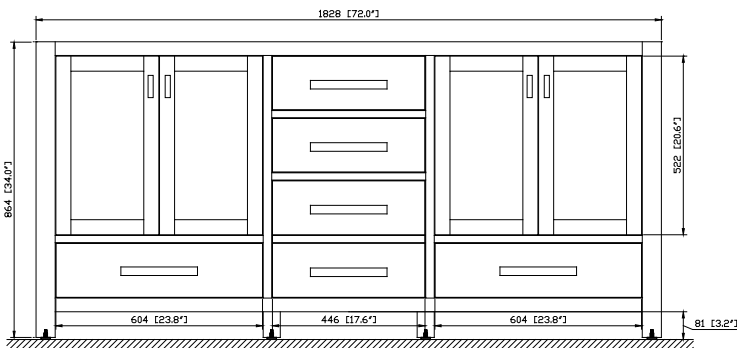

Avanity

MODERO-V72-CG
 MODERO-V72-ES
 MODERO-V72-WT

Features

- Solid poplar wood frame, Birch veneer plywood
- 4 soft-close doors
- 5 soft-close drawers
- Brushed nickel finished hardware
- Vanity accomodates dual undermount sinks
- Adjustable height levelers

Colors / Finishes

- Chilled Gray
- Espresso
- White

Nominal Dimension

- 72W x 21D x 34H inches

Components

Mirror	MODERO-CG	MODERO-ES	MODERO-WT
Vanity Top	SUT73BK	SUT73CW	SUT73GB
	SUT73BK-R	SUT73CW-R	SUT73GB-R
Sink	CUM18WT	CUM18LN	CUM20WT-R
Linen Tower	MODERO-LT24-CG	MODERO-LT24-ES	MODERO-LT24-WT

Product Diagrams

Front

Back

Side

Top