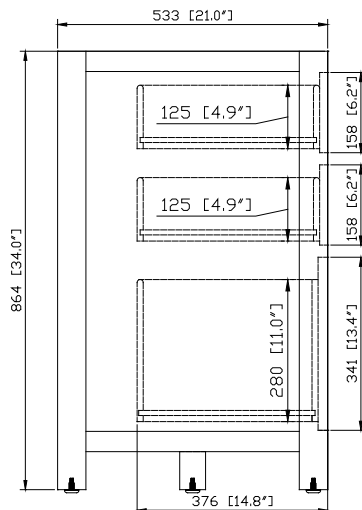

Colors / Finishes

- Chilled Gray
- Espresso
- White

Nominal Dimension

- 72W x 21D x 34H inches

Components

Mirror	MODERO-CG	MODERO-ES	MODERO-WT
Vanity Top	SUT73BK	SUT73CW	SUT73GB
	SUT73BK-R	SUT73CW-R	SUT73GB-R
Sink	CUM18WT	CUM18LN	CUM20WT-R
Linen Tower	MODERO-LT24-CG	MODERO-LT24-ES	MODERO-LT24-WT

Product Diagrams

Front

Back

Side

Top