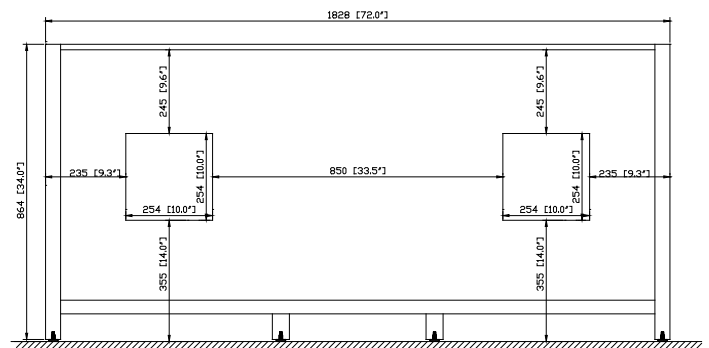

Colors / Finishes

- Chilled Gray
- Espresso
- White

Nominal Dimension

- 72W x 21D x 34H inches

Components

Mirror	MODERO-CG	MODERO-ES	MODERO-WT
Vanity Top	SUT73BK	SUT73CW	SUT73GB
	SUT73BK-R	SUT73CW-R	SUT73GB-R
Sink	CUM18WT	CUM18LN	CUM20WT-R
Linen Tower	MODERO-LT24-CG	MODERO-LT24-ES	MODERO-LT24-WT

Product Diagrams

Front

Back

Side

Top