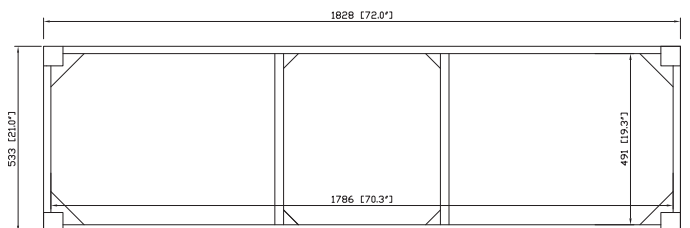

Colors / Finishes

- Chilled Gray
- Espresso
- White

Nominal Dimension

- 72W x 21D x 34H inches

Components

Mirror	MODERO-CG	MODERO-ES	MODERO-WT
Vanity Top	SUT73BK	SUT73CW	SUT73GB
	SUT73BK-R	SUT73CW-R	SUT73GB-R
Sink	CUM18WT	CUM18LN	CUM20WT-R
Linen Tower	MODERO-LT24-CG	MODERO-LT24-ES	MODERO-LT24-WT

Product Diagrams

Front

Back

Side

Top