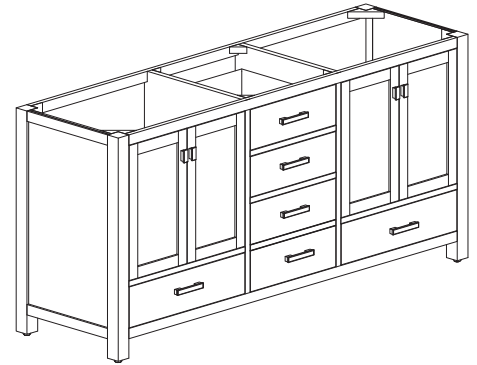

Avanity

MODERO-V72-CG
 MODERO-V72-ES
 MODERO-V72-WT

Features

- Solid poplar wood frame, Birch veneer plywood
- 4 soft-close doors
- 5 soft-close drawers
- Brushed nickel finished hardware
- Vanity accomodates dual undermount sinks
- Adjustable height levelers

Colors / Finishes

- Chilled Gray
- Espresso
- White

Nominal Dimension

- 72W x 21D x 34H inches

Components

Mirror	MODERO-CG	MODERO-ES	MODERO-WT
Vanity Top	SUT73BK	SUT73CW	SUT73GB
	SUT73BK-R	SUT73CW-R	SUT73GB-R
Sink	CUM18WT	CUM18LN	CUM20WT-R
Linen Tower	MODERO-LT24-CG	MODERO-LT24-ES	MODERO-LT24-WT

Product Diagrams

Front

Back

Side

Top